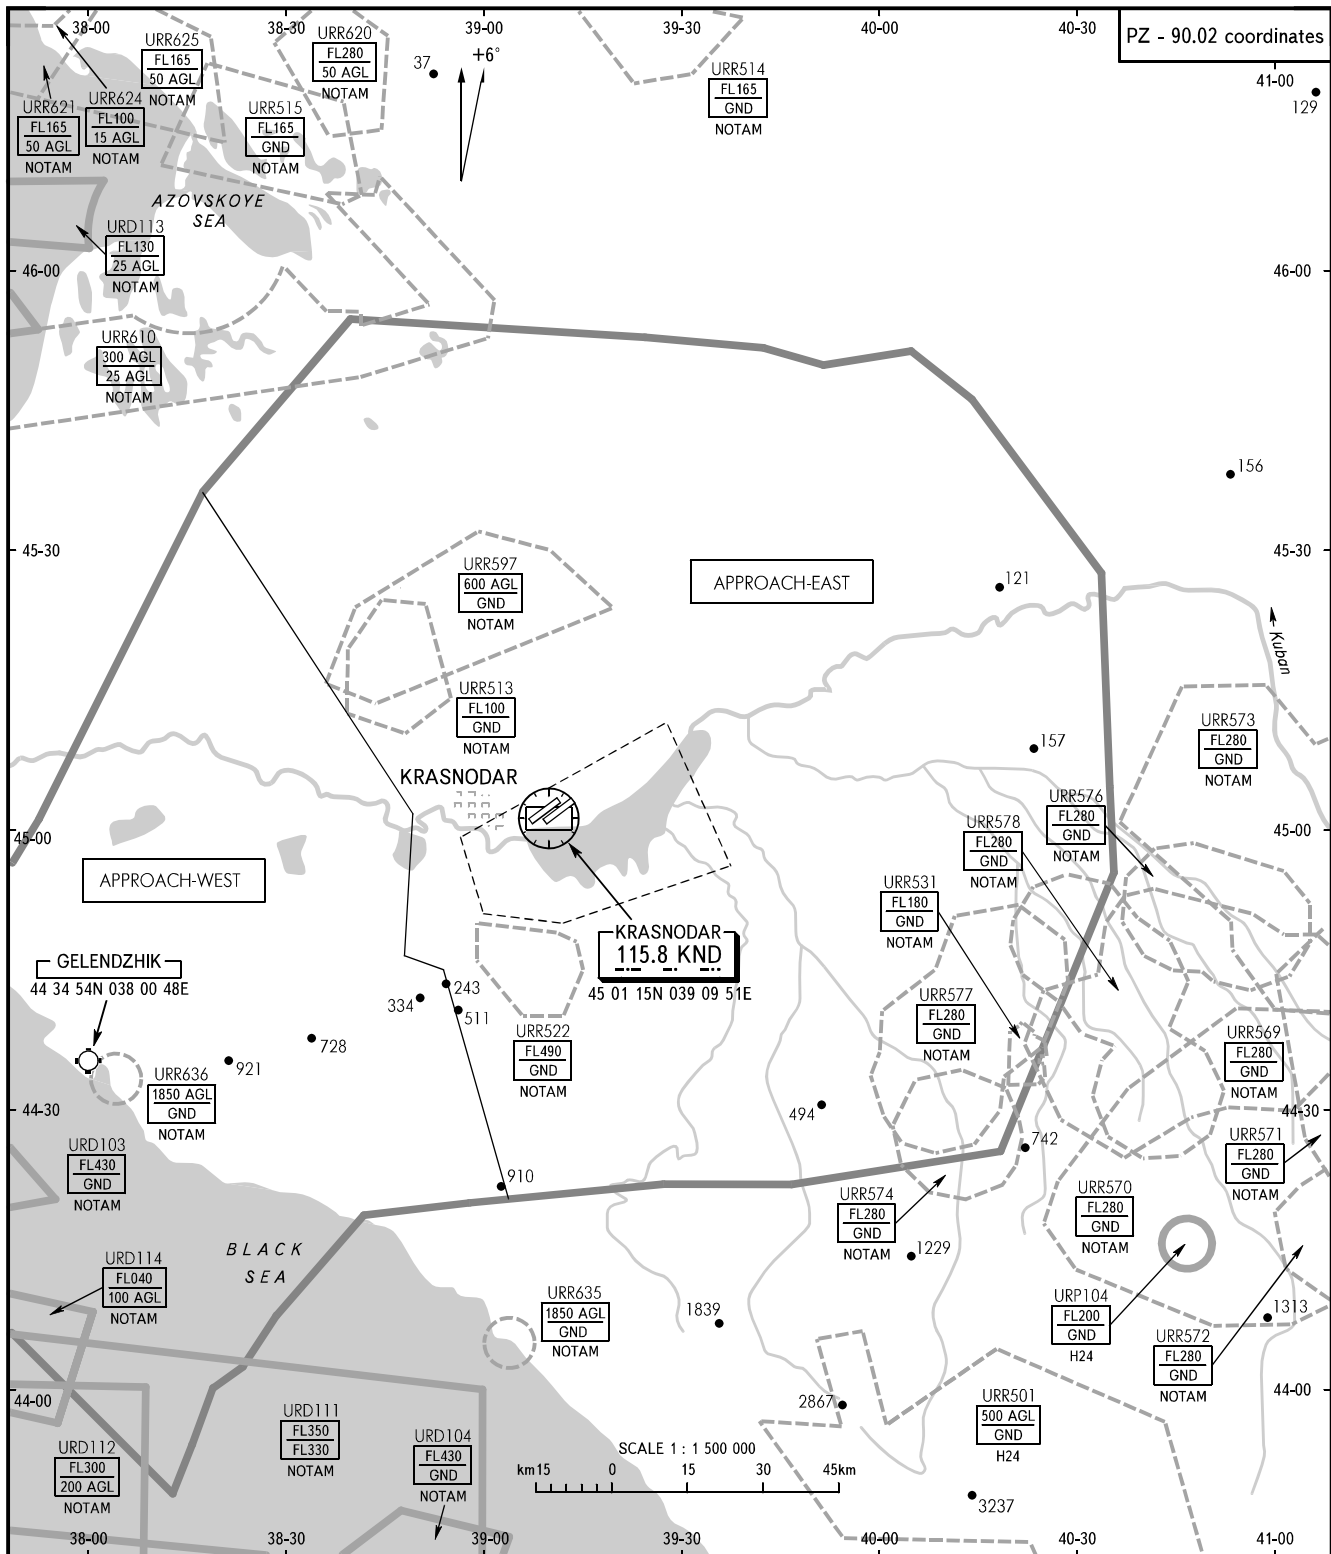

AREA CHART - ICAO

THE CHART OF DANGER, PROHIBITED
AND RESTRICTED AREAS

KRASNODAR, RUSSIA

PASHKOVSKIY

BEARINGS AND TRACKS ARE MAGNETIC
ALTITUDES, HEIGHTS AND ELEVATIONS ARE IN METRES
DISTANCES ARE IN KILOMETRES

CHANGE: VORDME, URR