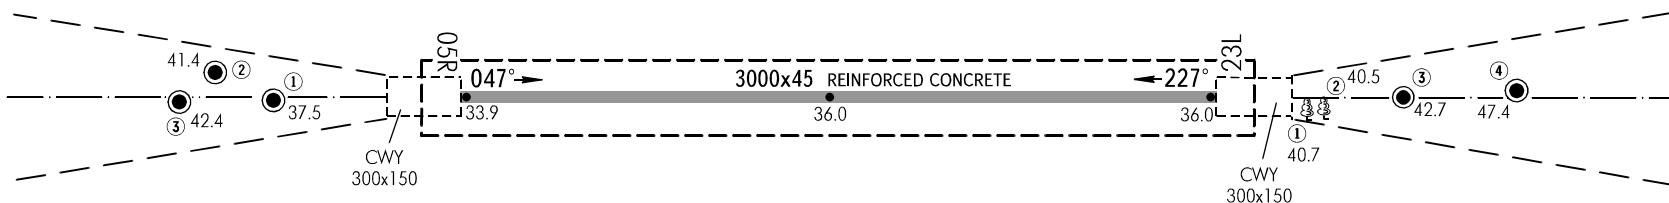

# AERODROME OBSTACLE CHART - ICAO

TYPE **A** (OPERATING LIMITATIONS)

DIMENSIONS AND ELEVATIONS IN METRES

**KRASNODAR, RUSSIA**  
**PASHKOVSKIY**  
**RWY 05R/23L**

MAGNETIC VARIATION **6°E**

DECLARED DISTANCES	
<b>RWY 05R</b>	<b>RWY23L</b>
3000 TAKE-OFF RUN AVAILABLE	3000
3300 TAKE-OFF DISTANCE AVAILABLE	3300
3000 ACCELERATE STOP DISTANCE AVAILABLE	3000
3000 LANDING DISTANCE AVAILABLE	3000

HORIZONTAL SCALE 1 : 30 000