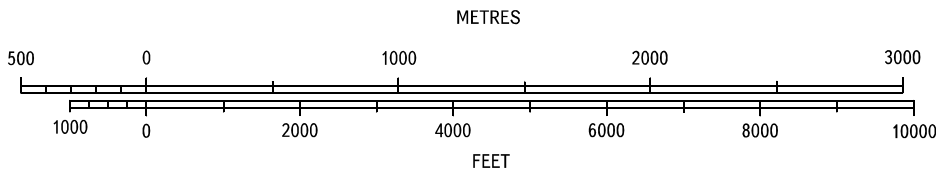

# AERODROME OBSTACLE CHART - ICAO

TYPE **A** (OPERATING LIMITATIONS)

DIMENSIONS AND ELEVATIONS IN METRES

**KRASNODAR, RUSSIA**  
**PASHKOVSKIY**  
**RWY 05R/23L**

MAGNETIC VARIATION **6°E**

DECLARED DISTANCES	
<b>RWY 05R</b>	<b>RWY23L</b>
3000 TAKE-OFF RUN AVAILABLE	3000
3300 TAKE-OFF DISTANCE AVAILABLE	3300
3000 ACCELERATE STOP DISTANCE AVAILABLE	3000
3000 LANDING DISTANCE AVAILABLE	3000

HORIZONTAL SCALE 1 : 30 000