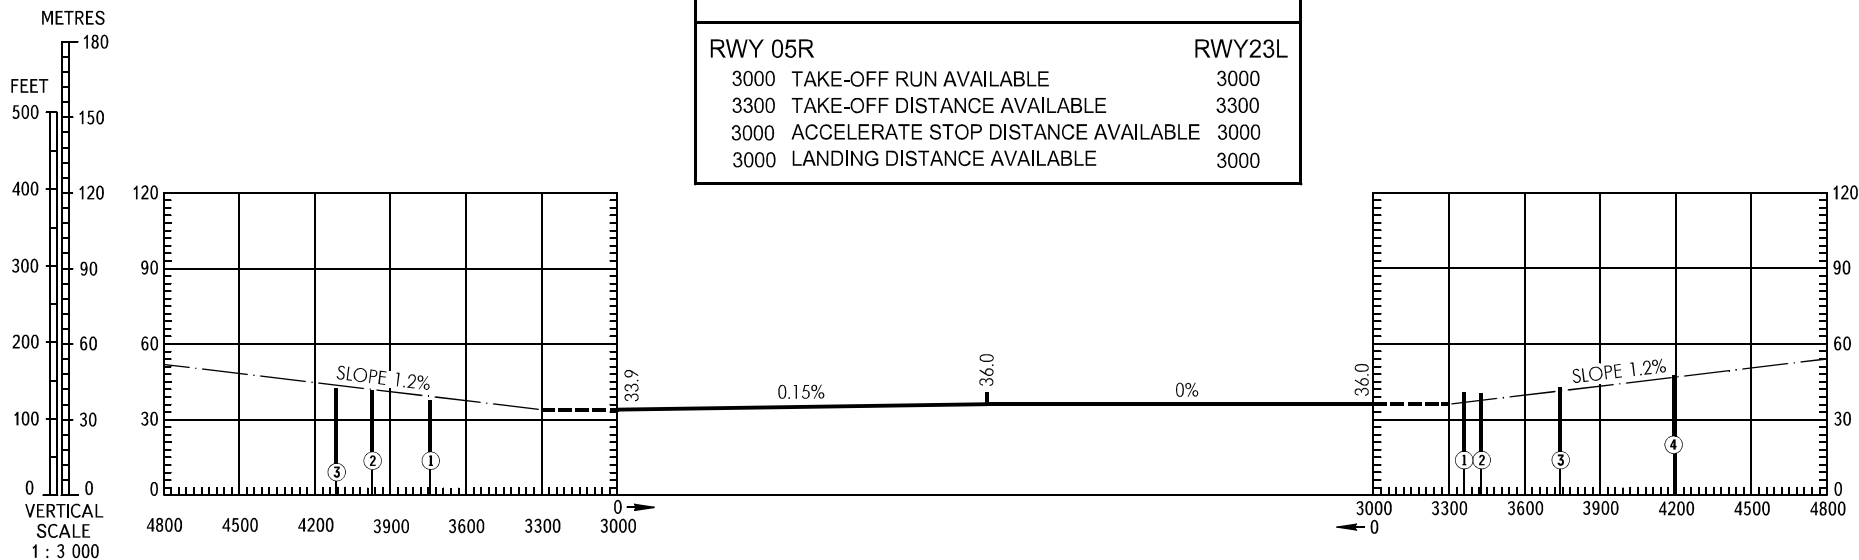

# AERODROME OBSTACLE CHART - ICAO

TYPE **A** (OPERATING LIMITATIONS)

DIMENSIONS AND ELEVATIONS IN METRES

**KRASNODAR, RUSSIA**  
**PASHKOVSKIY**  
**RWY 05R/23L**

MAGNETIC VARIATION **6°E**

DECLARED DISTANCES	
<b>RWY 05R</b>	<b>RWY23L</b>
3000 TAKE-OFF RUN AVAILABLE	3000
3300 TAKE-OFF DISTANCE AVAILABLE	3300
3000 ACCELERATE STOP DISTANCE AVAILABLE	3000
3000 LANDING DISTANCE AVAILABLE	3000

HORIZONTAL SCALE 1 : 30 000