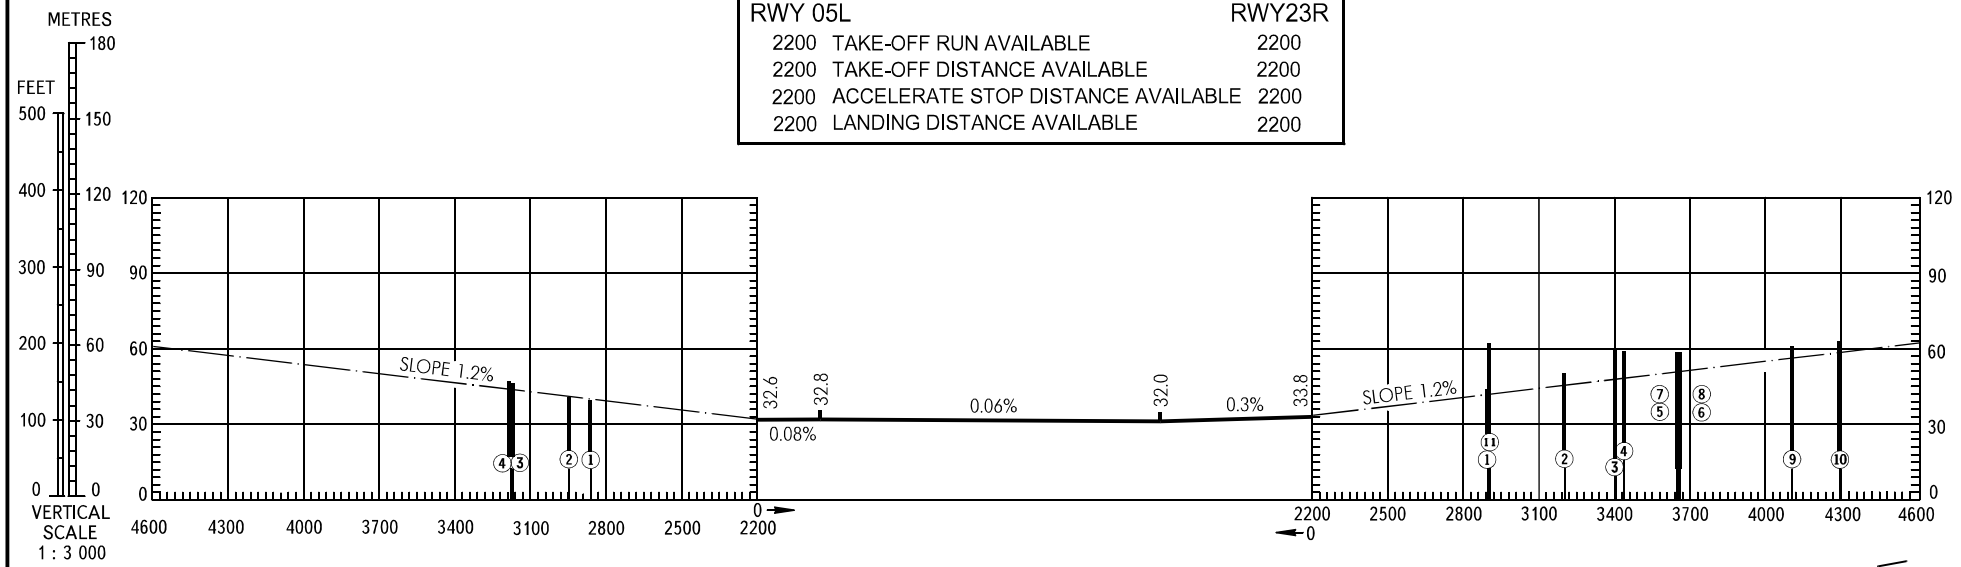

AERODROME OBSTACLE CHART - ICAO

TYPE **A** (OPERATING LIMITATIONS)

DIMENSIONS AND ELEVATIONS IN METRES

KRASNODAR, RUSSIA
PASHKOVSKIY
RWY 05L/23R

MAGNETIC VARIATION **6°E**

DECLARED DISTANCES	
RWY 05L	RWY23R
2200 TAKE-OFF RUN AVAILABLE	2200
2200 TAKE-OFF DISTANCE AVAILABLE	2200
2200 ACCELERATE STOP DISTANCE AVAILABLE	2200
2200 LANDING DISTANCE AVAILABLE	2200

HORIZONTAL SCALE 1 : 30 000

LEGEND	
IDENTIFICATION NUMBER	①
FOREST	