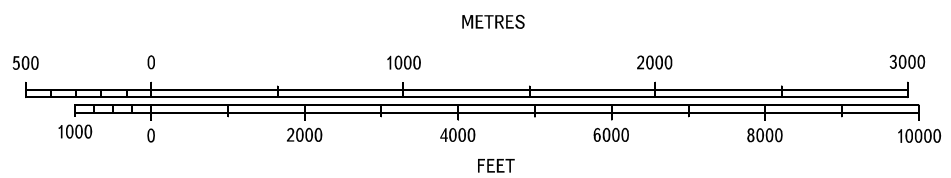

AERODROME OBSTACLE CHART - ICAO

TYPE **A** (OPERATING LIMITATIONS)

DIMENSIONS AND ELEVATIONS IN METRES

KRASNODAR, RUSSIA
PASHKOVSKIY
RWY 05L/23R

MAGNETIC VARIATION **6°E**

DECLARED DISTANCES	
RWY 05L	RWY23R
2200 TAKE-OFF RUN AVAILABLE	2200
2200 TAKE-OFF DISTANCE AVAILABLE	2200
2200 ACCELERATE STOP DISTANCE AVAILABLE	2200
2200 LANDING DISTANCE AVAILABLE	2200

HORIZONTAL SCALE 1 : 30 000

LEGEND	
IDENTIFICATION NUMBER	①
FOREST	