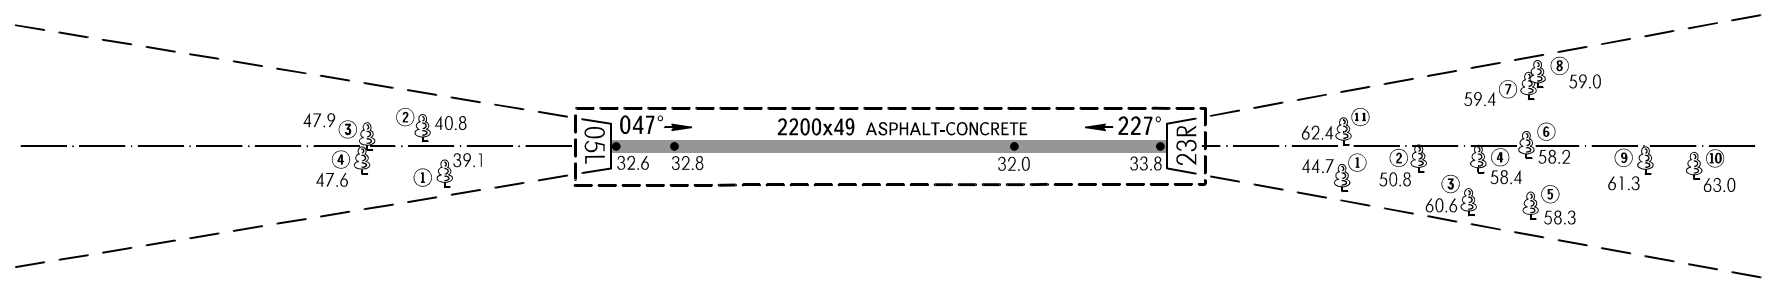

AERODROME OBSTACLE CHART - ICAO

TYPE **A** (OPERATING LIMITATIONS)

DIMENSIONS AND ELEVATIONS IN METRES

KRASNODAR, RUSSIA
PASHKOVSKIY
RWY 05L/23R

MAGNETIC VARIATION **6°E**

DECLARED DISTANCES	
RWY 05L	RWY23R
2200 TAKE-OFF RUN AVAILABLE	2200
2200 TAKE-OFF DISTANCE AVAILABLE	2200
2200 ACCELERATE STOP DISTANCE AVAILABLE	2200
2200 LANDING DISTANCE AVAILABLE	2200

HORIZONTAL SCALE 1 : 30 000

LEGEND	
IDENTIFICATION NUMBER	①
FOREST	