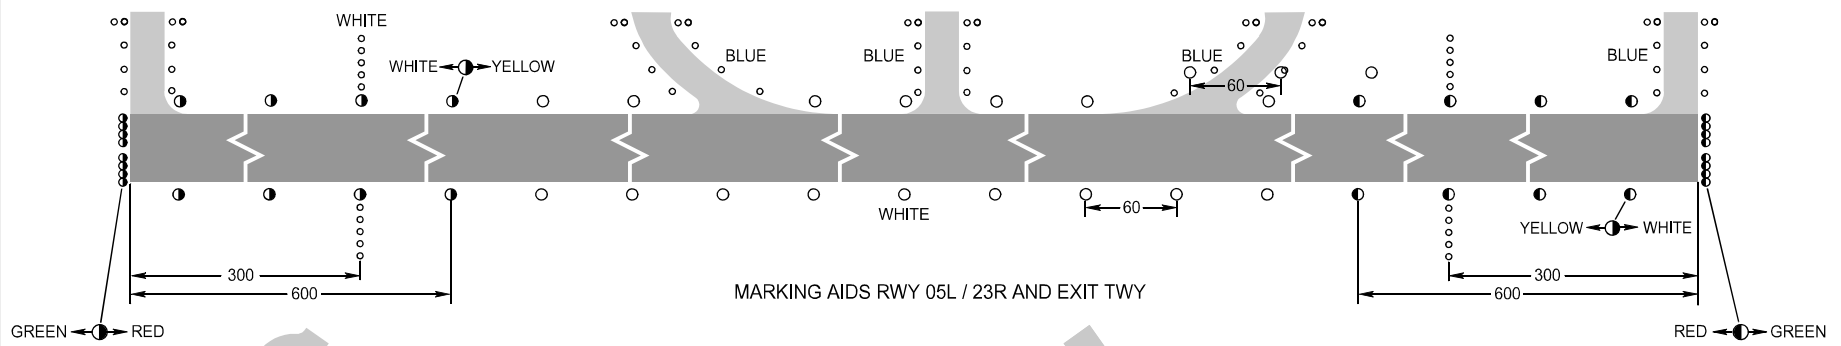

MARKING AIDS RWY 05R / 23L AND EXIT TWY

LIGHTING AIDS RWY 05R / 23L AND EXIT TWY

MARKING AIDS RWY 05L / 23R AND EXIT TWY

LIGHTING AIDS RWY 05L / 23R AND EXIT TWY

Runway 05R/23L:
Edge-white last 600m yellow
RWY 05R/23L HIRL
Threshold: Green
Runway 05L/23R:
LIGHT TWY blue

DIMENSIONS IN METRES