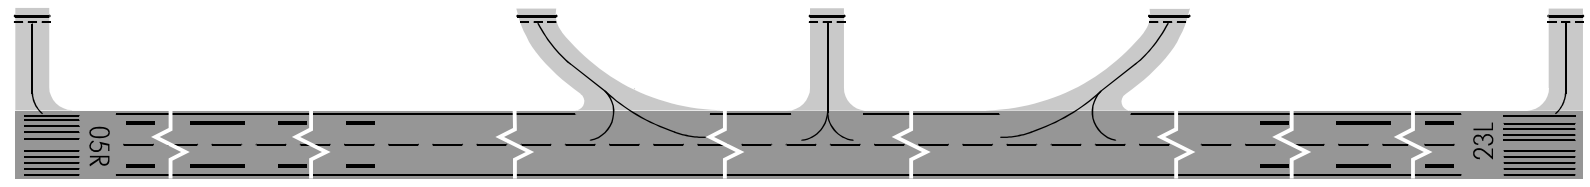

MARKING AIDS RWY 05R / 23L AND EXIT TWY

LIGHTING AIDS RWY 05R / 23L AND EXIT TWY

MARKING AIDS RWY 05L / 23R AND EXIT TWY

LIGHTING AIDS RWY 05L / 23R AND EXIT TWY

Runway 05R/23L:
Edge-white last 600m yellow
RWY 05R/23L HIRL
Threshold: Green
Runway 05L/23R:
LIGHT TWY blue

DIMENSIONS IN METRES