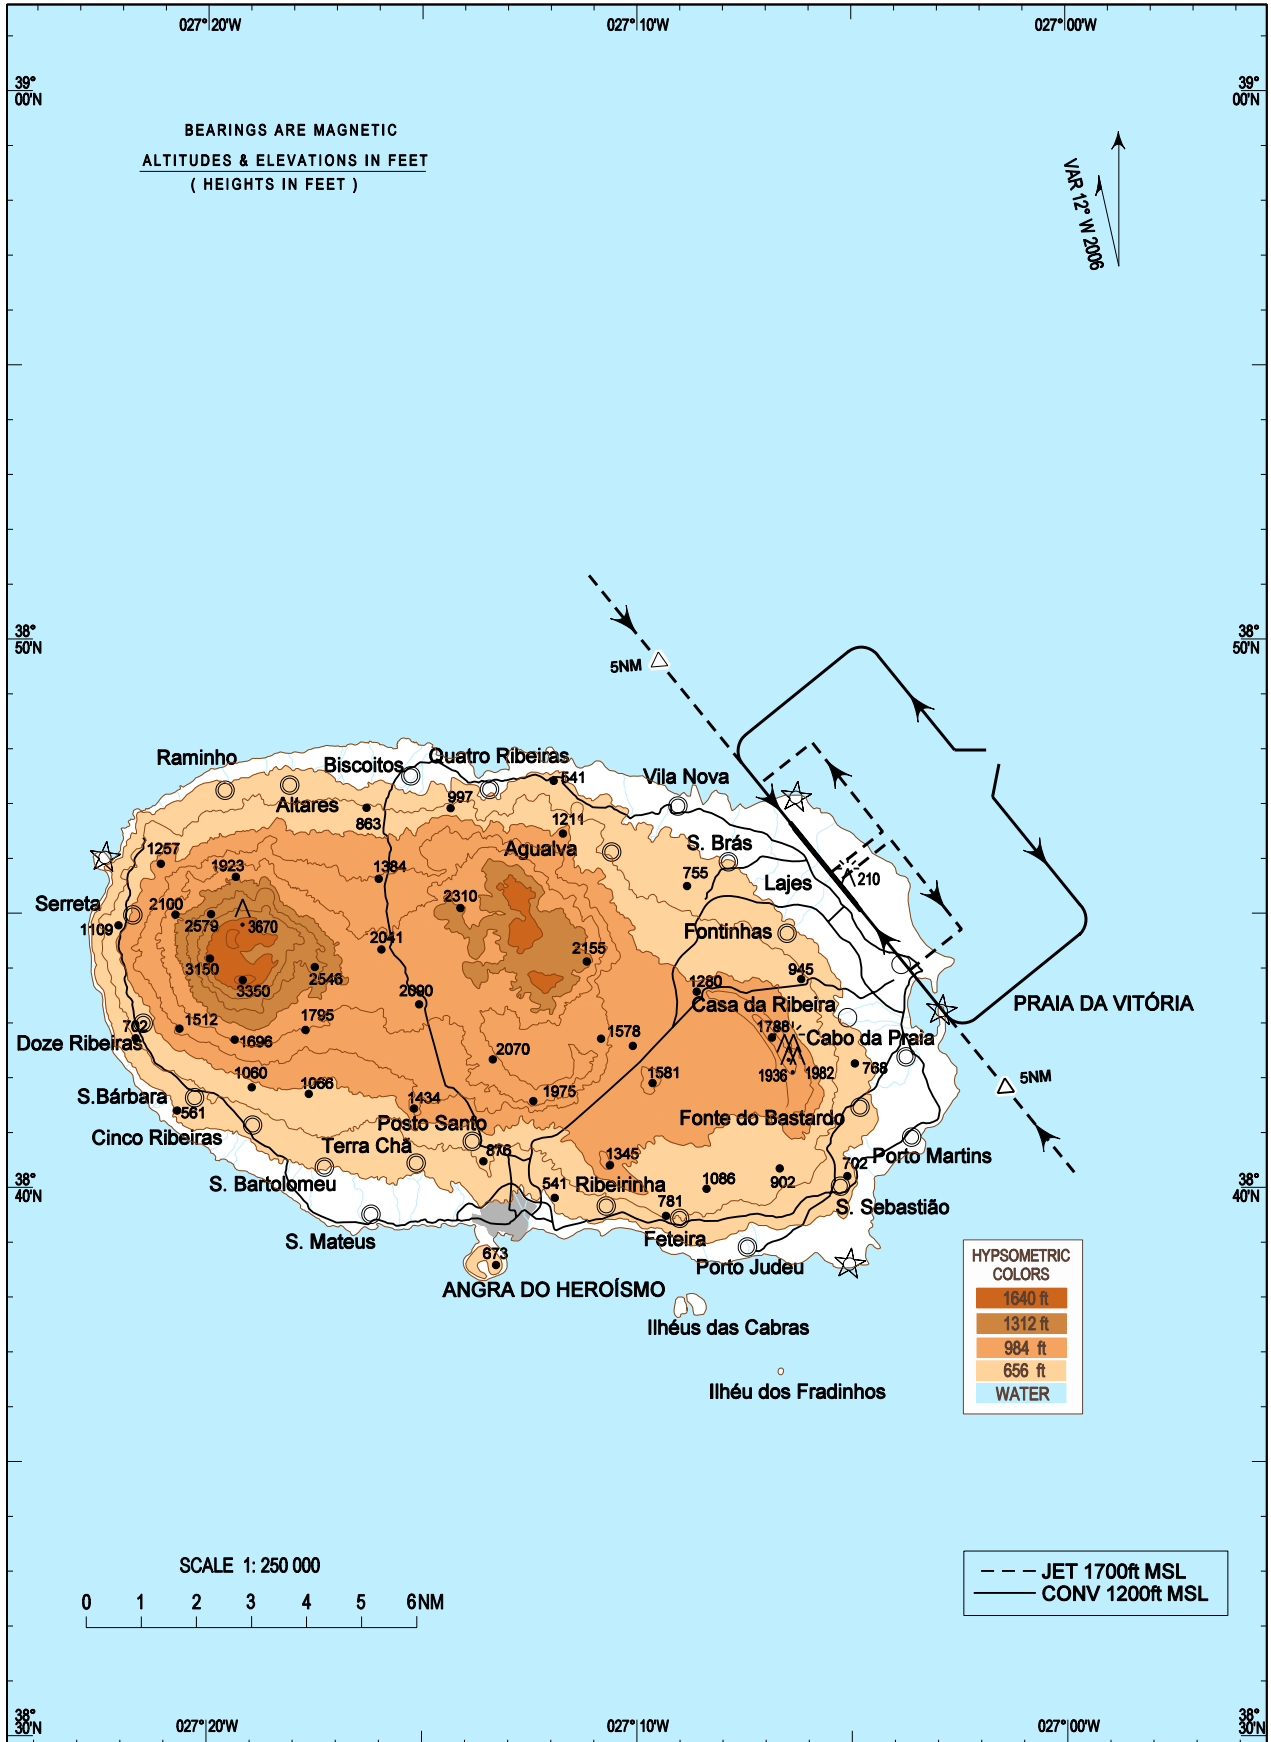

**VISUAL
APPROACH
CHART - ICAO**

AD ELEV 180
HEIGHTS RELATED
TO AD ELEV

APP 135.000
TWR 122.100

**LAJES
LPLA**

Geo data updated

THIS PAGE INTENTIONALLY LEFT BLANK