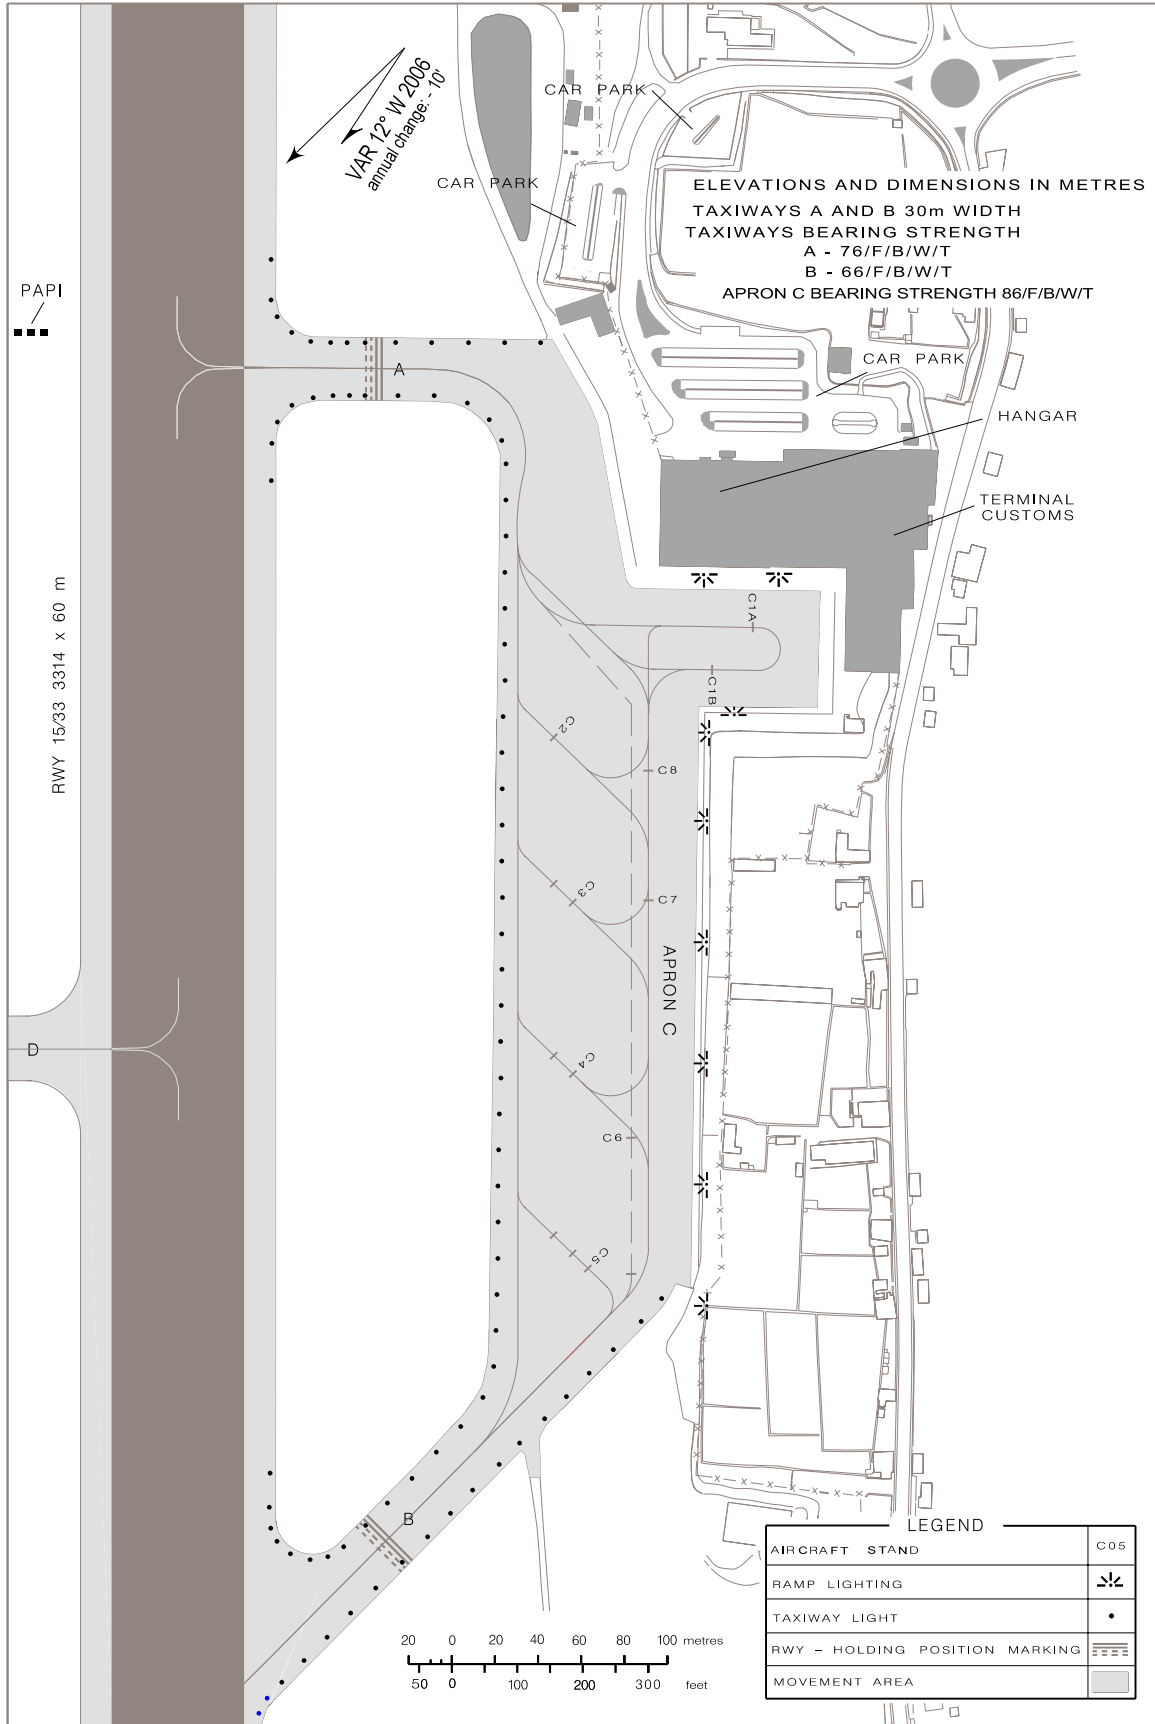

AIRCRAFT PARKING /
DOCKING CHART – ICAO

APRON ELEV
55 m

TWR 122.100
SMC 121.900

LAJES

Editorial corrections

THIS PAGE INTENTIONALLY LEFT BLANK