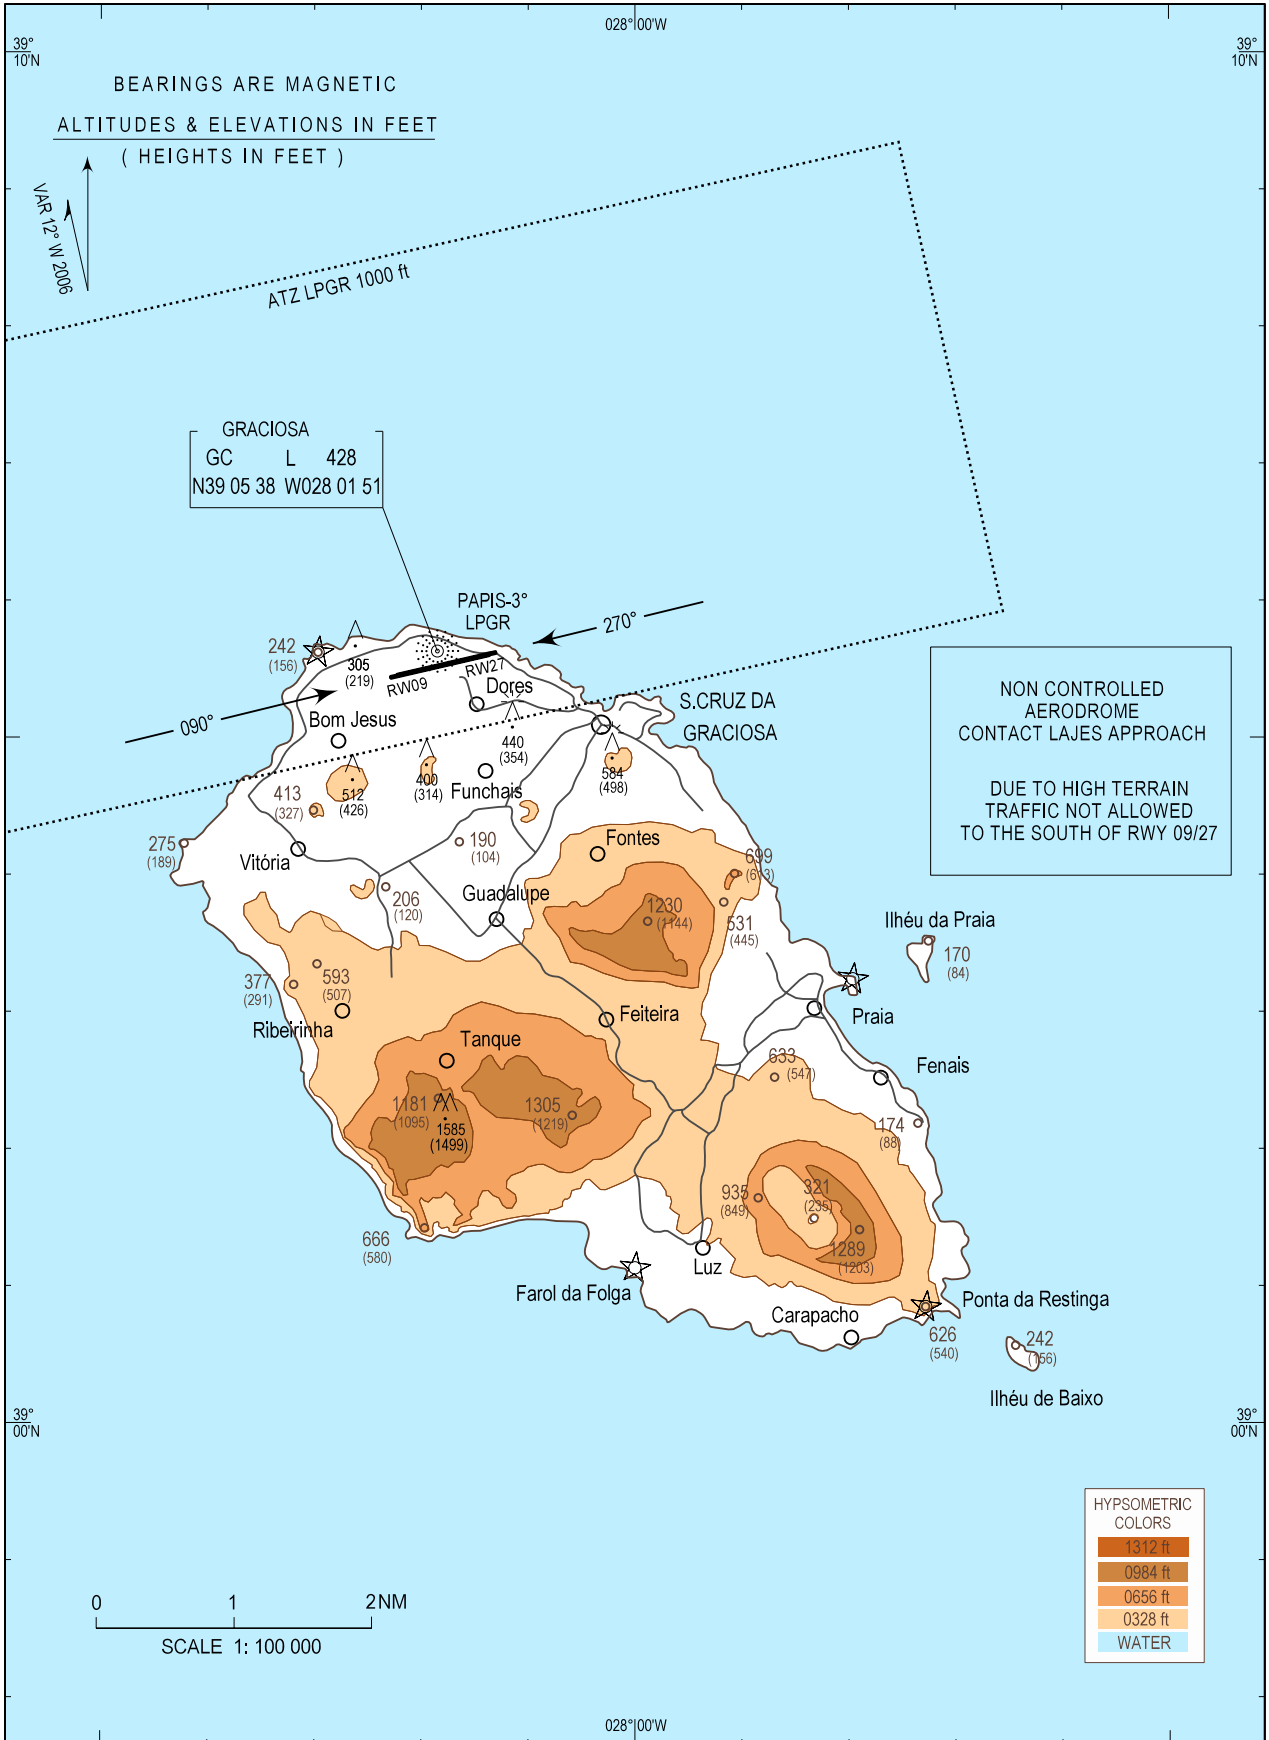

VISUAL  
APPROACH  
CHART - ICAO

AD ELEV 86 ft  
HEIGHTS RELATED  
TO AD ELEV

GRACIOSA AFIS	122.900
LAJES APP	135.000
HORTA APP	120.600

GRACIOSA  
LPGR

LPGR ATZ Implemented