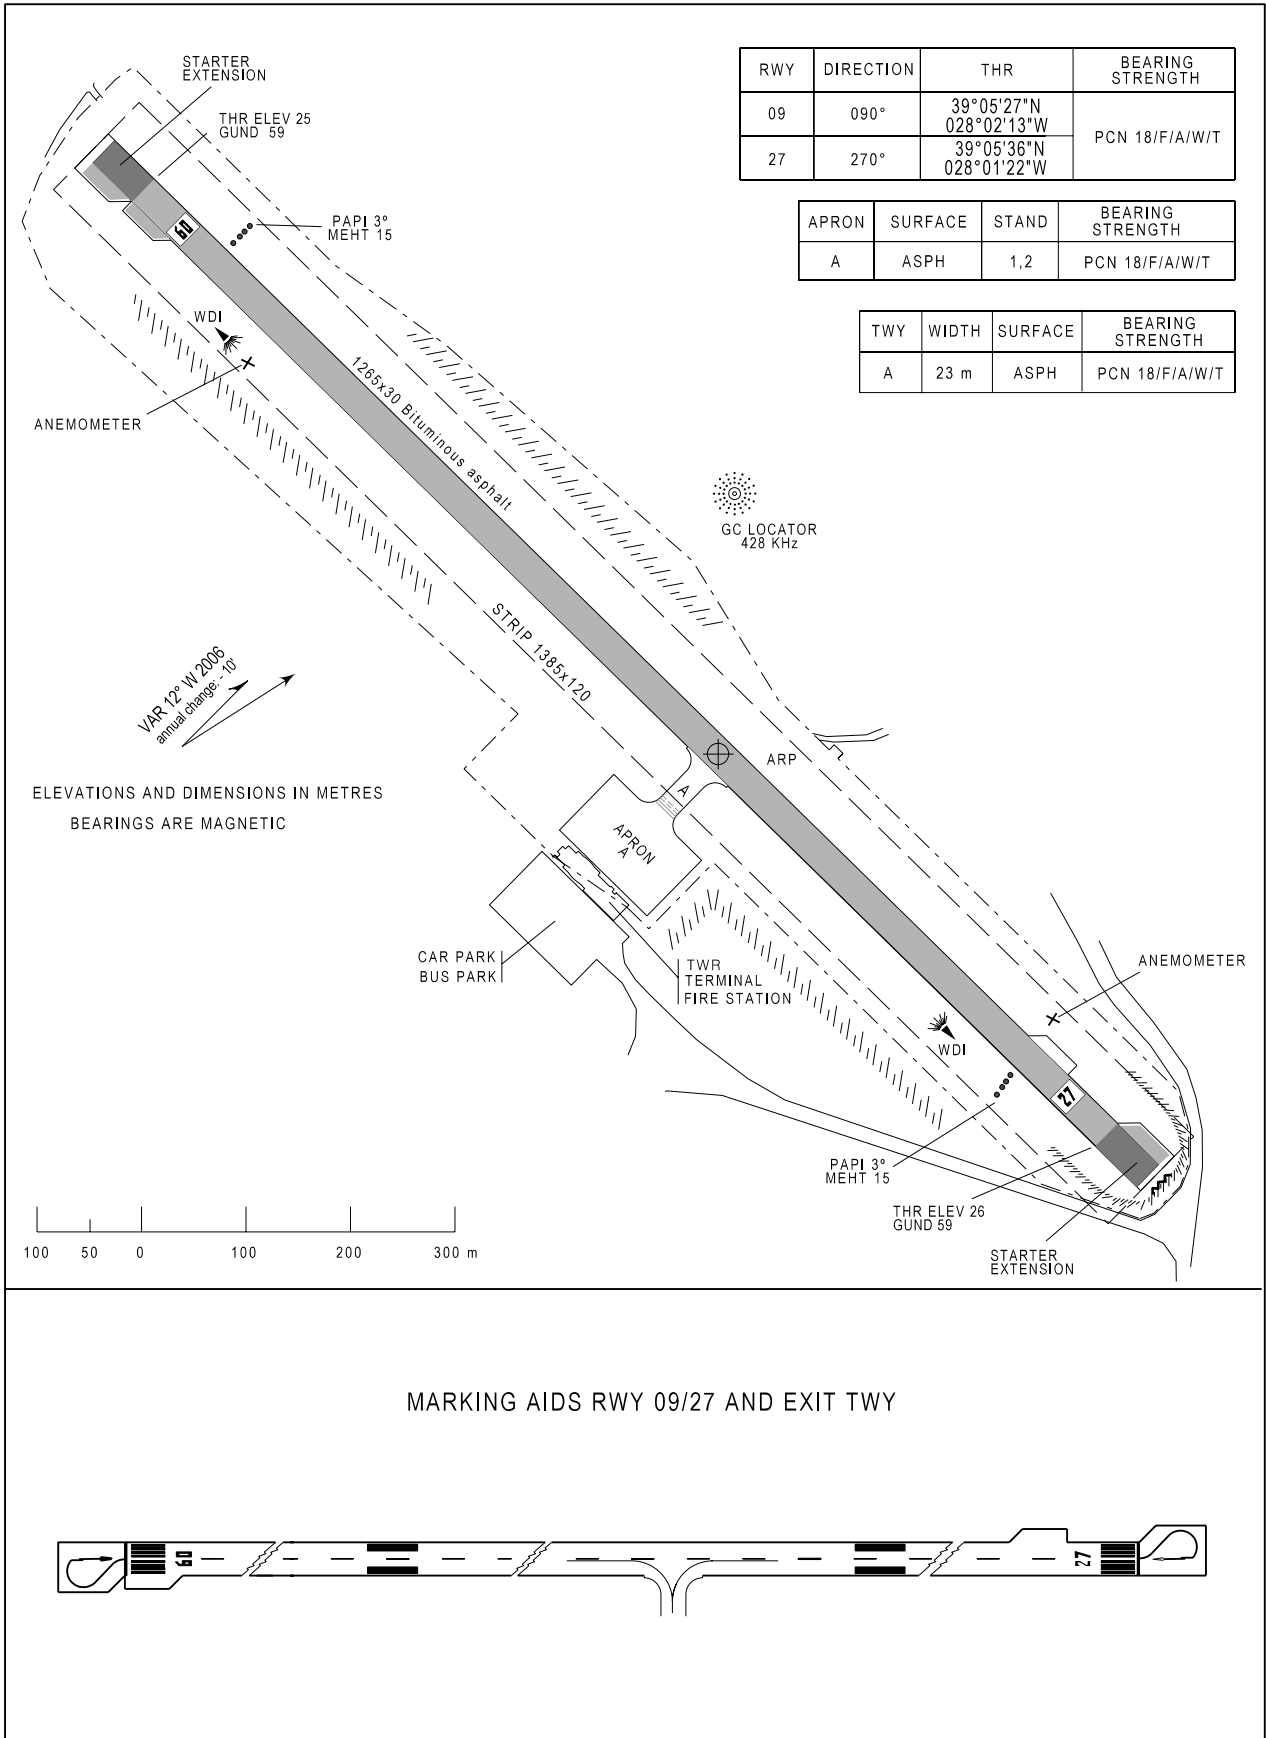

AERODROME CHART - ICAO

39°05'33"N
028°01'43"W

ELEV 26m

GRACIOSA AFIS: 122.900
LAJES APP: 135.000
HORTA APP: 120.600

GRACIOSA / LPGR

RWY Length Changed

THIS PAGE INTENTIONALLY LEFT BLANK