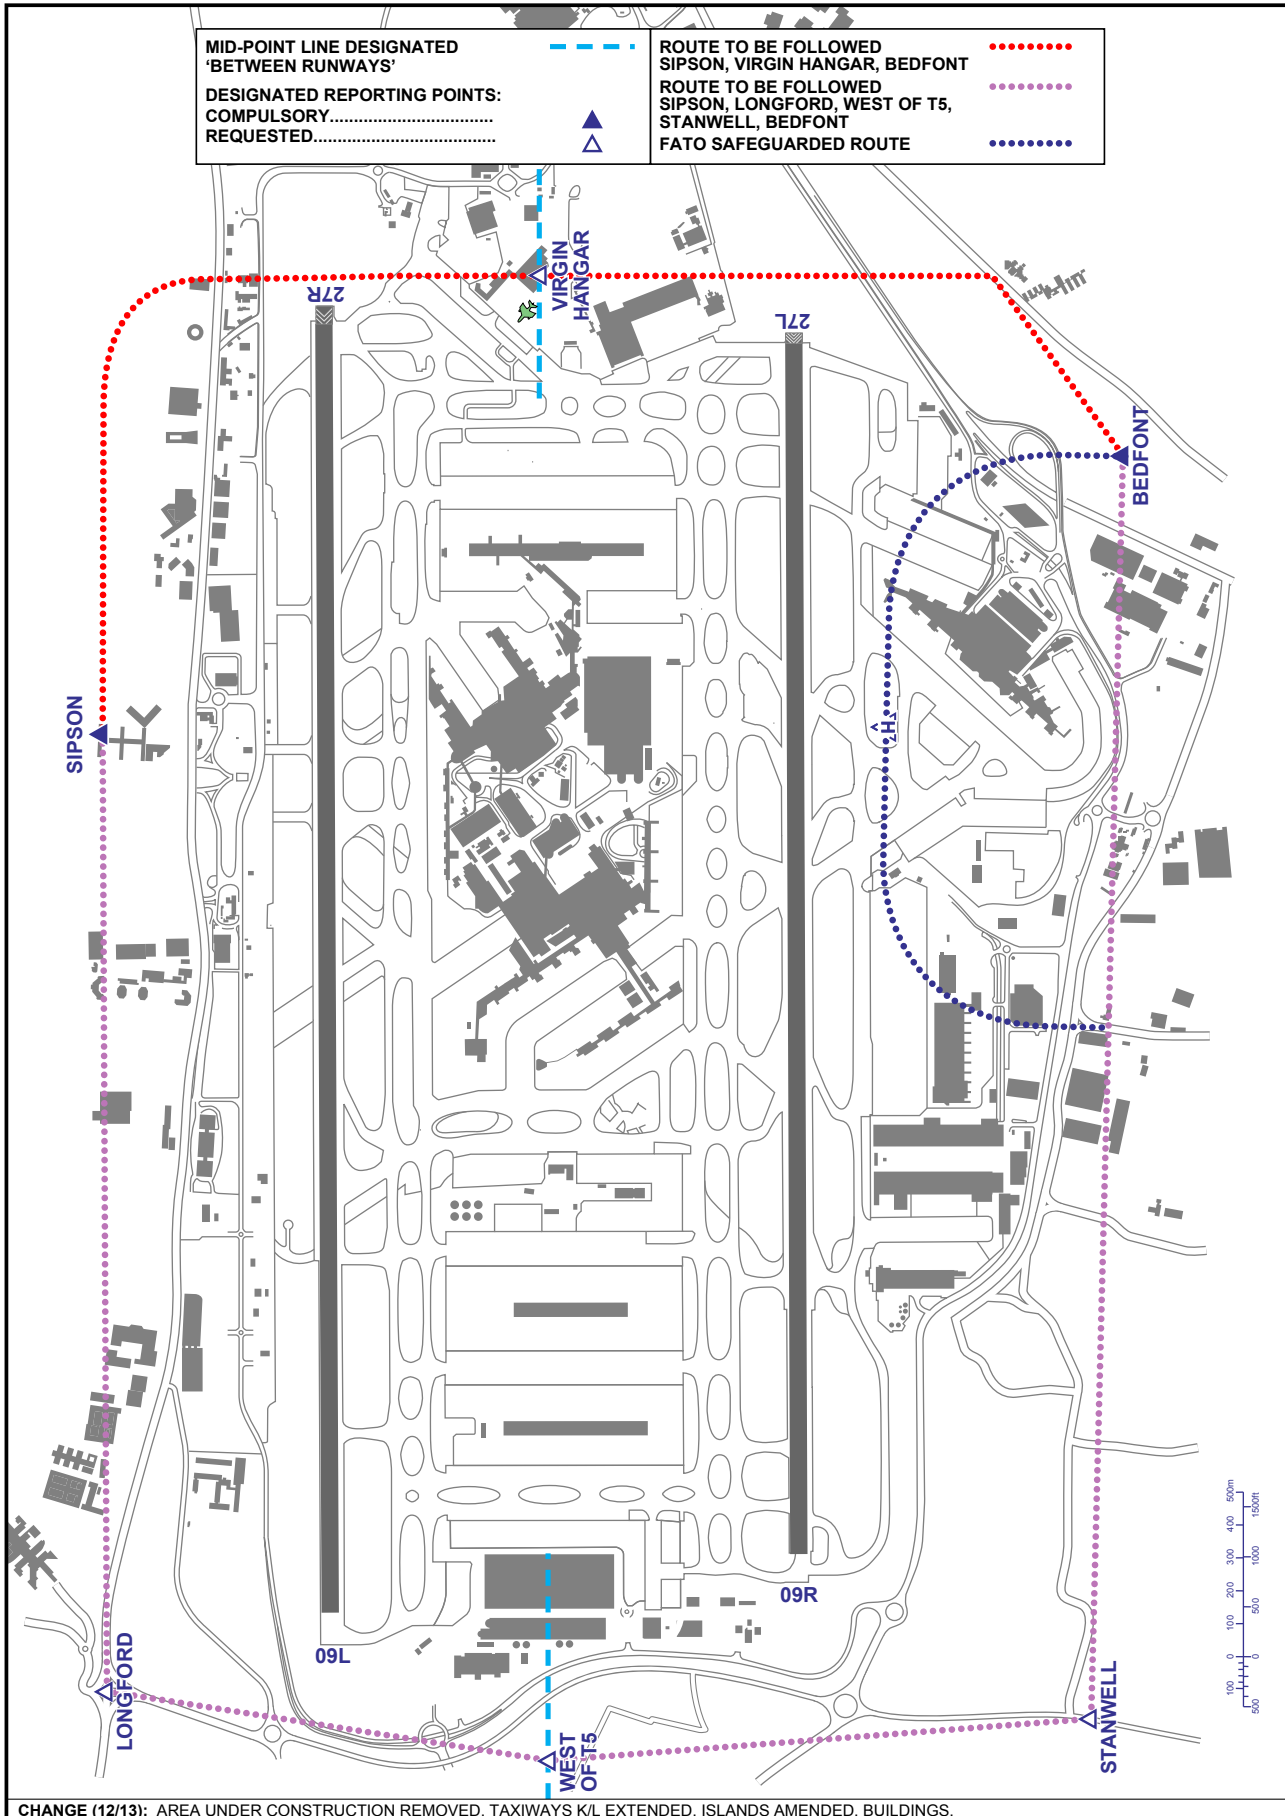

LONDON HEATHROW - HELICOPTER CROSSING OPERATIONS

CHANGE (12/13): AREA UNDER CONSTRUCTION REMOVED. TAXIWAYS K/L EXTENDED. ISLANDS AMENDED. BUILDINGS.

AERO INFO DATE 15 AUG 13