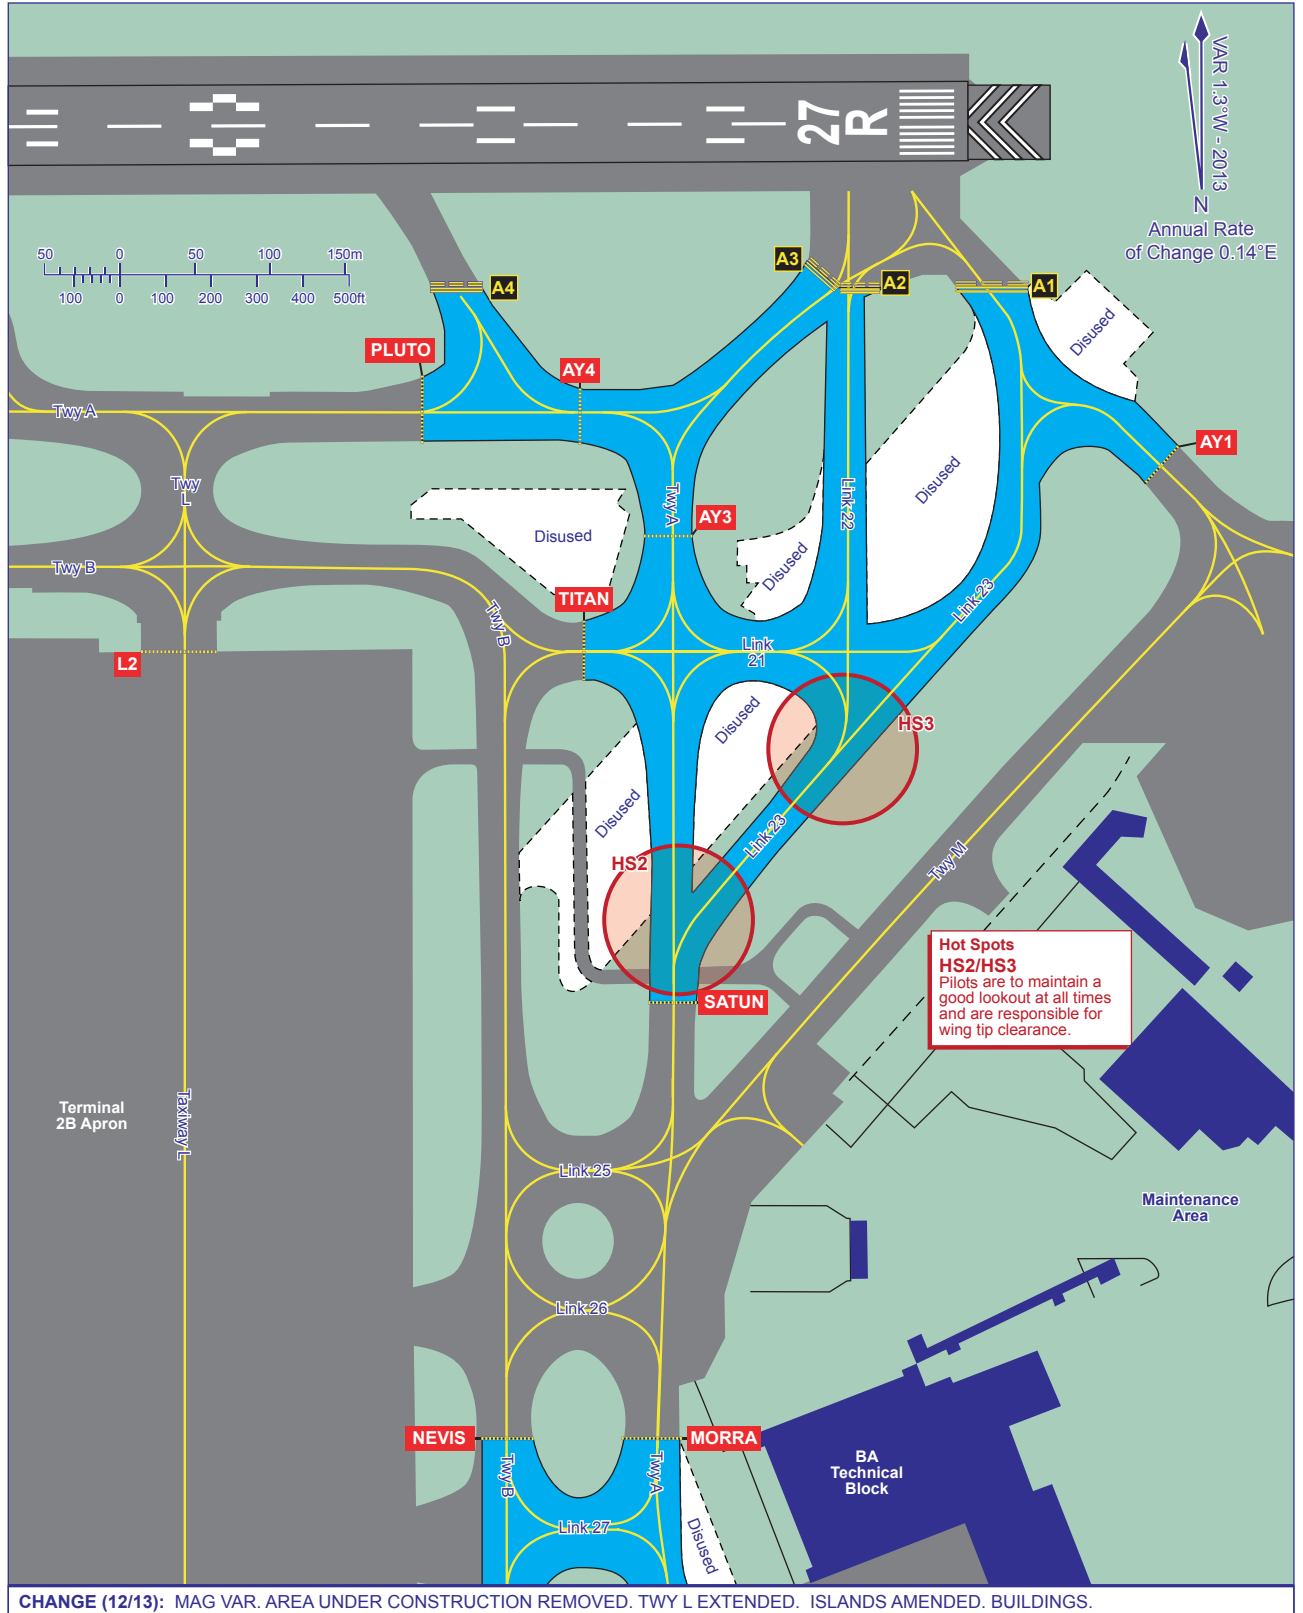

GROUND MOVEMENT CHART - ICAO

HOLDING AREAS FOR RUNWAY 27R

LONDON HEATHROW EGLL

CHANGE (12/13): MAG VAR. AREA UNDER CONSTRUCTION REMOVED. TWY L EXTENDED. ISLANDS AMENDED. BUILDINGS.

AERO INFO DATE 15 AUG 13