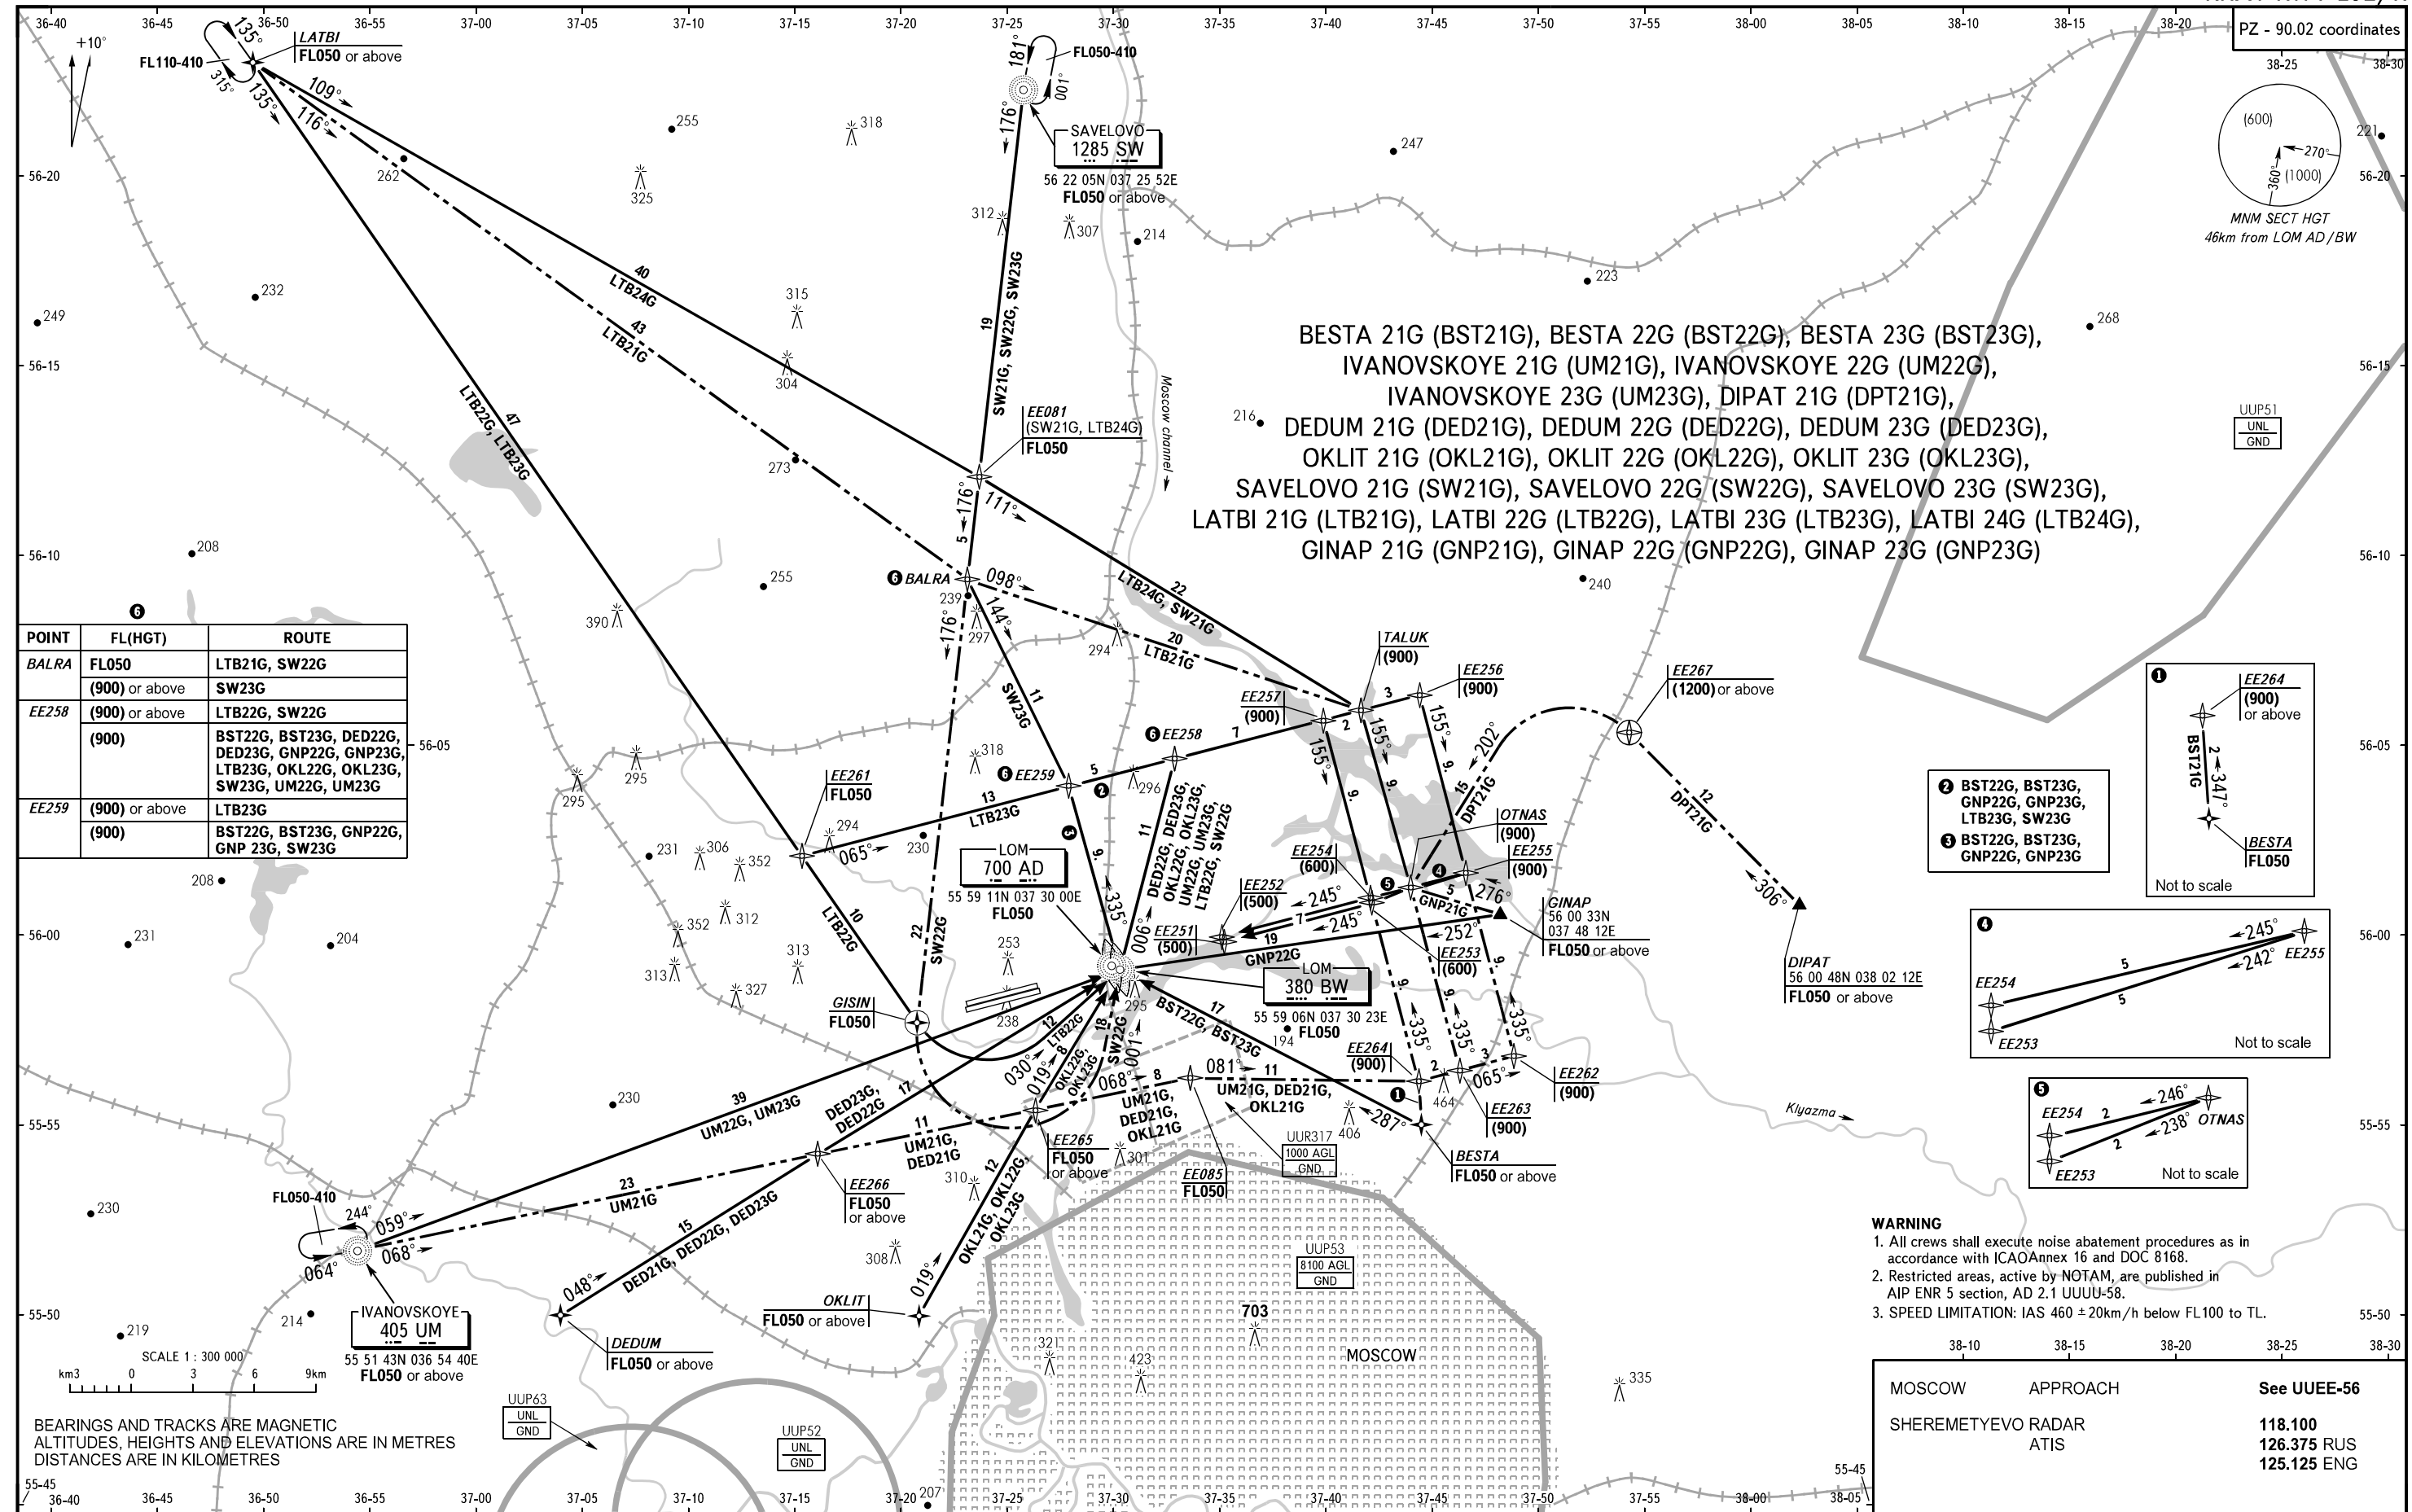

STANDARD ARRIVAL CHART
INSTRUMENT (STAR) - ICAO

TRANSITION
LEVEL: By ATC

MOSCOW, RUSSIA
SHEREMETYEVO
RNAV RWY 25L/R

CHANGE: FL, HGT