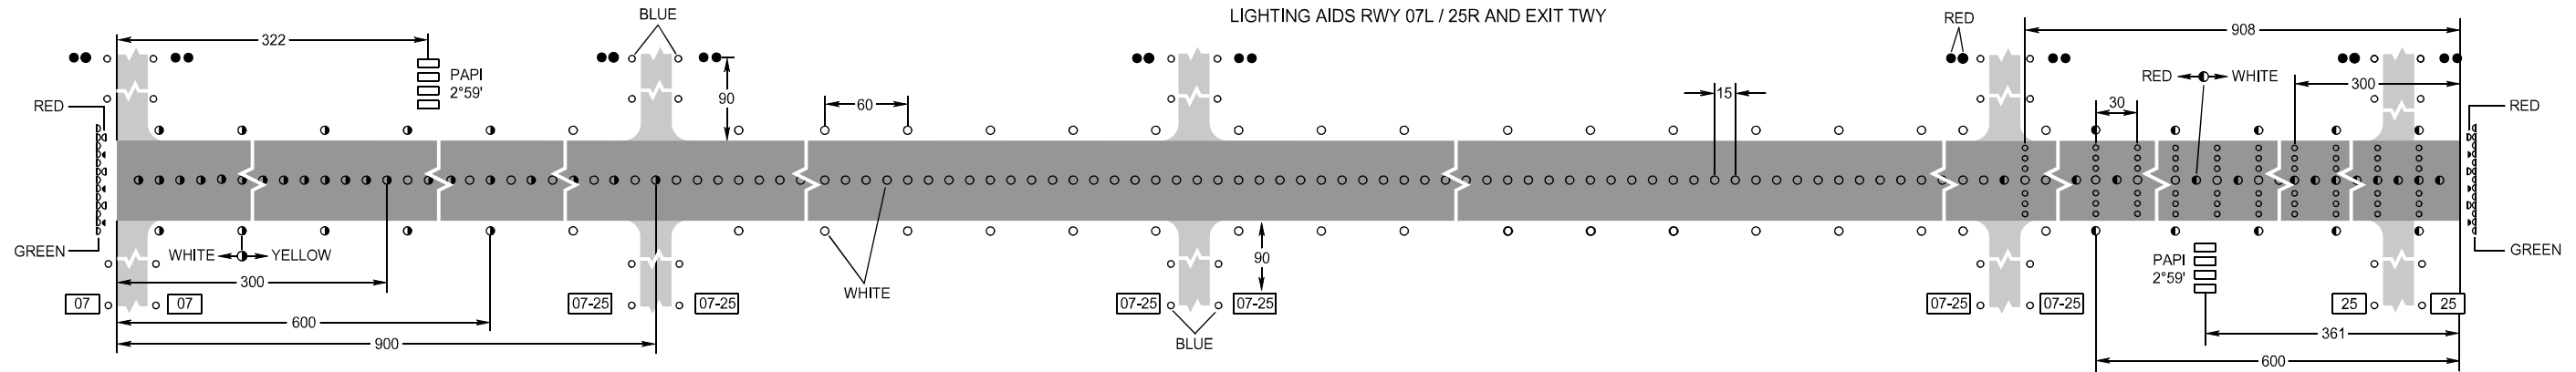

AERODROME CHART - ICAO

MARKING AIDS RWY 07L / 25R AND EXIT TWY

LIGHTING AIDS RWY 07L / 25R AND EXIT TWY

DIMENSIONS IN METRES

MARKING AIDS RWY 07R / 25L AND EXIT TWY

LIGHTING AIDS RWY 07R / 25L AND EXIT TWY

DIMENSIONS IN METRES

CHANGE: TWY