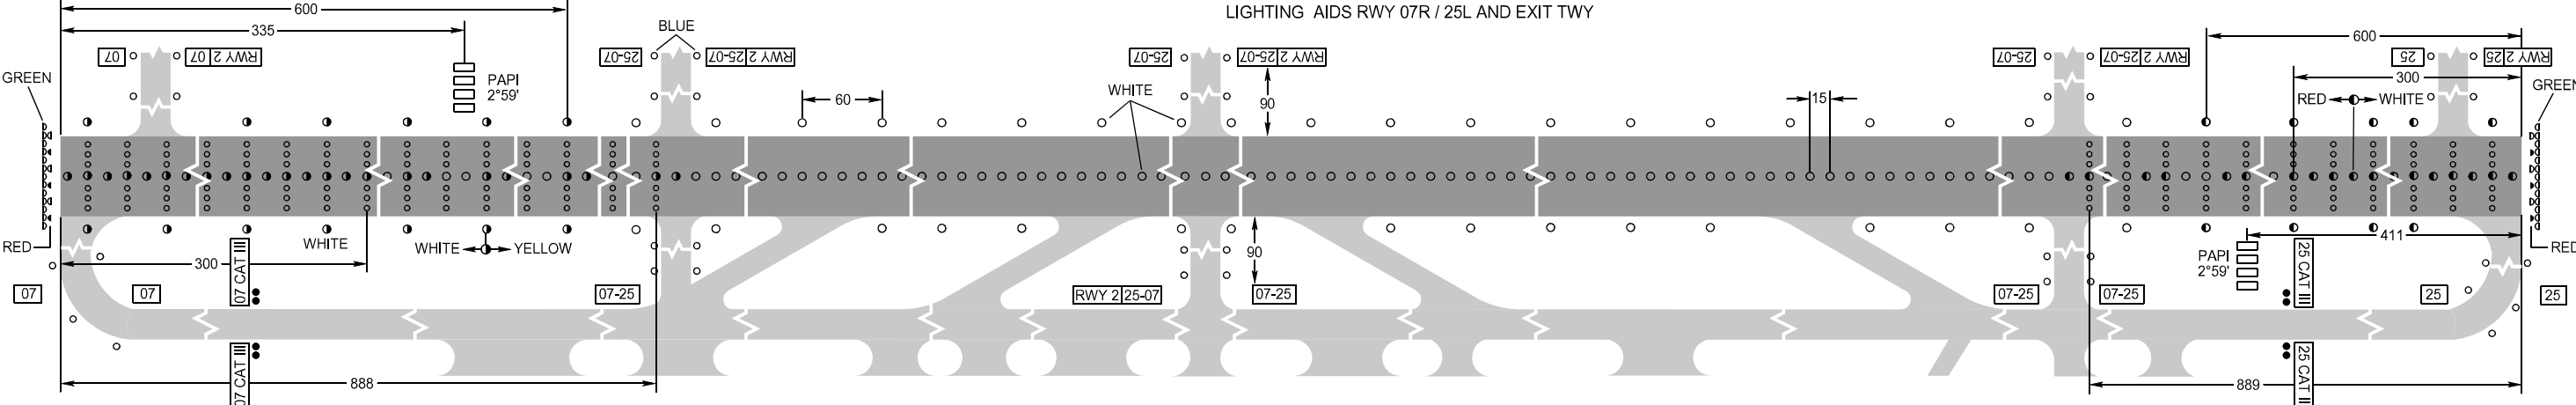

AERODROME CHART - ICAO

MARKING AIDS RWY 07L / 25R AND EXIT TWY

LIGHTING AIDS RWY 07L / 25R AND EXIT TWY

DIMENSIONS IN METRES

MARKING AIDS RWY 07R / 25L AND EXIT TWY

LIGHTING AIDS RWY 07R / 25L AND EXIT TWY

DIMENSIONS IN METRES

CHANGE: TWY