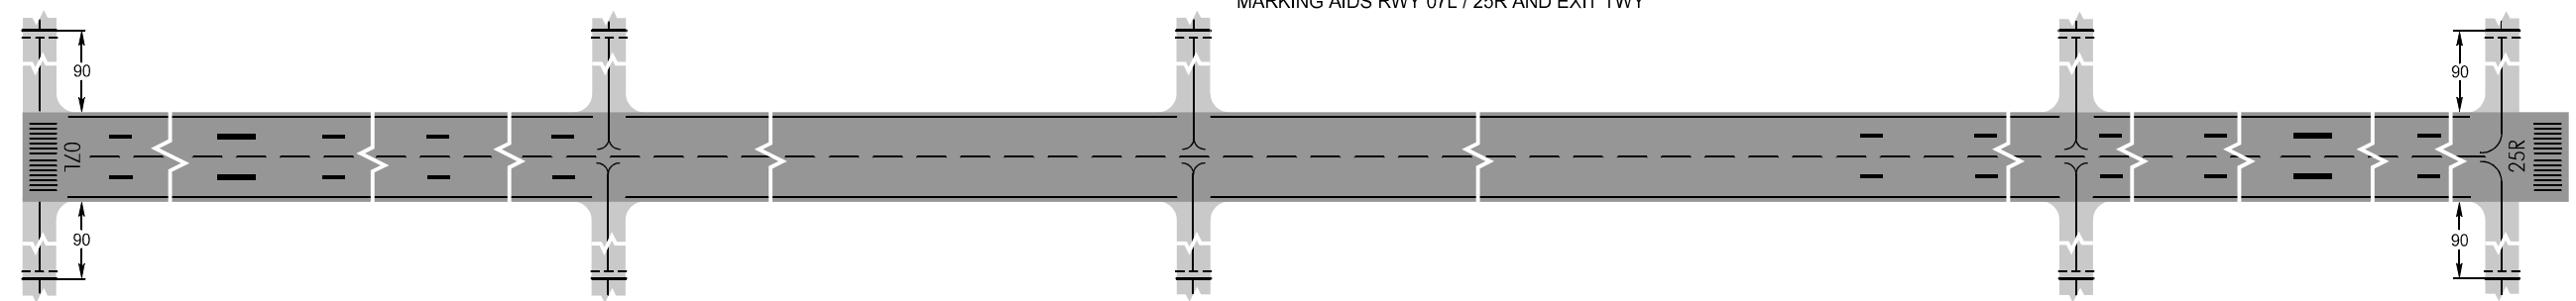

AERODROME CHART - ICAO

MARKING AIDS RWY 07L / 25R AND EXIT TWY

LIGHTING AIDS RWY 07L / 25R AND EXIT TWY

DIMENSIONS IN METRES

MARKING AIDS RWY 07R / 25L AND EXIT TWY

LIGHTING AIDS RWY 07R / 25L AND EXIT TWY

DIMENSIONS IN METRES

CHANGE: TWY