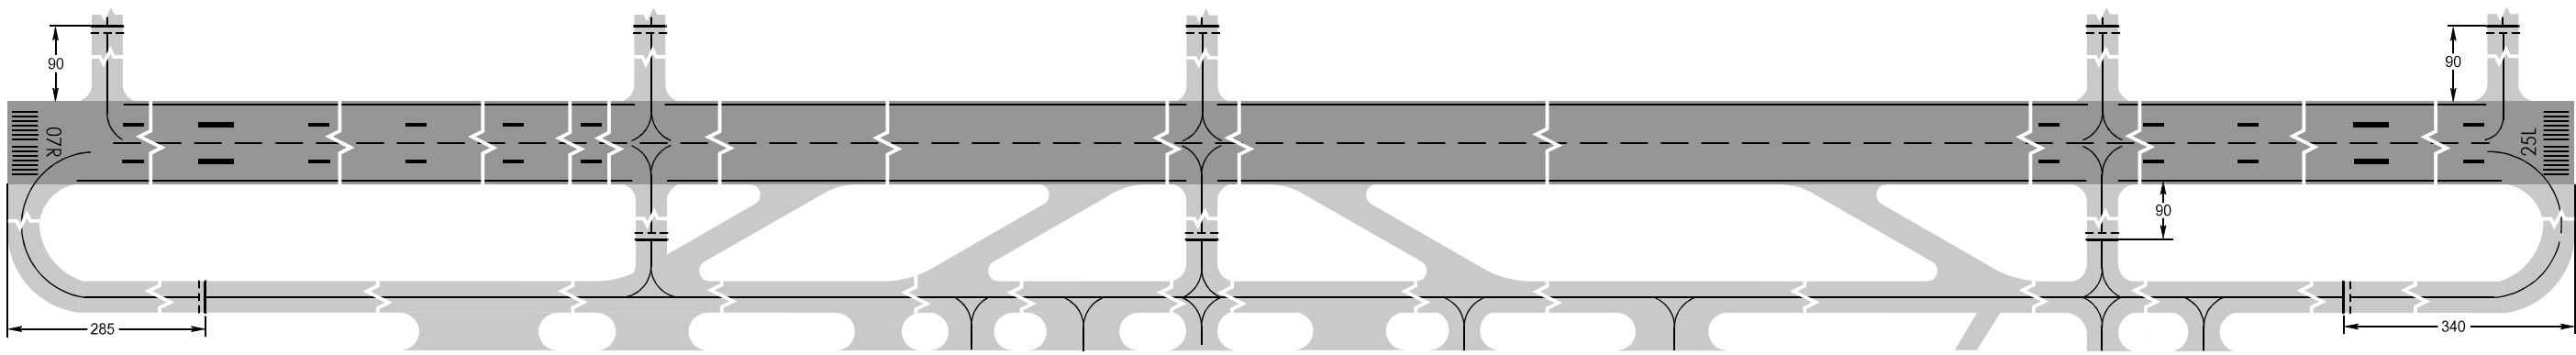

AERODROME CHART - ICAO

MARKING AIDS RWY 07L / 25R AND EXIT TWY

LIGHTING AIDS RWY 07L / 25R AND EXIT TWY

DIMENSIONS IN METRES

MARKING AIDS RWY 07R / 25L AND EXIT TWY

LIGHTING AIDS RWY 07R / 25L AND EXIT TWY

DIMENSIONS IN METRES

CHANGE: TWY