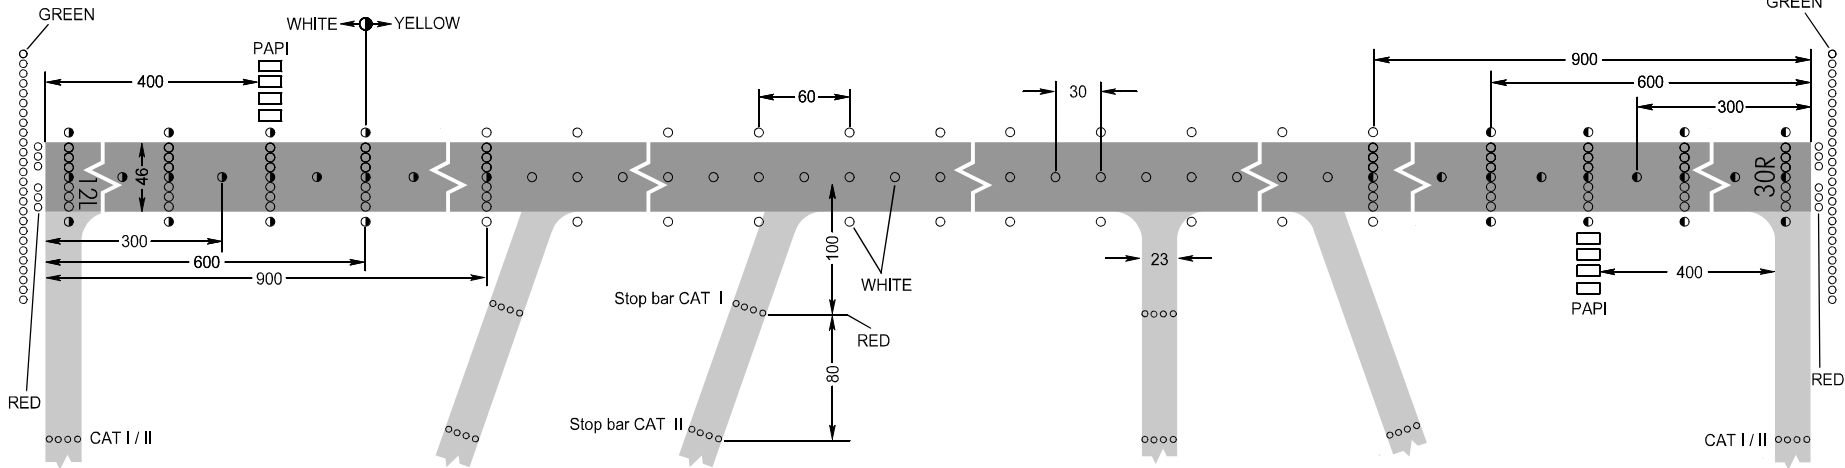

LIGHTING AIDS RWY 12L / 30R

PRECISION APPROACH CAT II LIGHTING SYSTEM

Not to scale

CHANGE: NIL