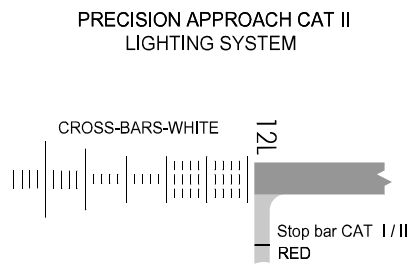

LIGHTING AIDS RWY 12L / 30R

PRECISION APPROACH CAT II LIGHTING SYSTEM

Not to scale

CHANGE: NIL