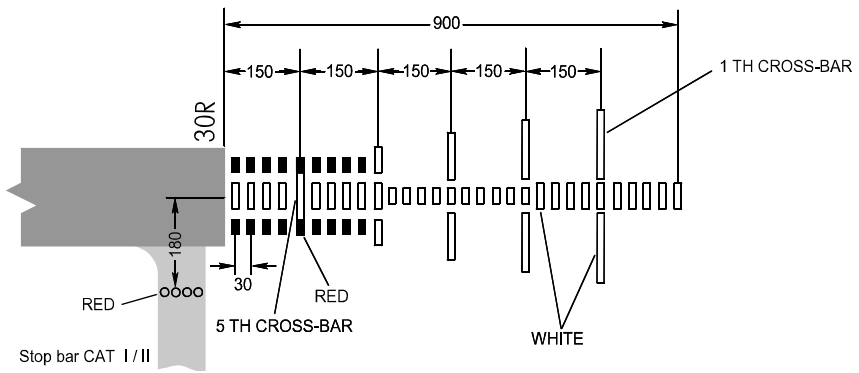

LIGHTING AIDS RWY 12L / 30R

PRECISION APPROACH CAT II LIGHTING SYSTEM

Not to scale

CHANGE: NIL