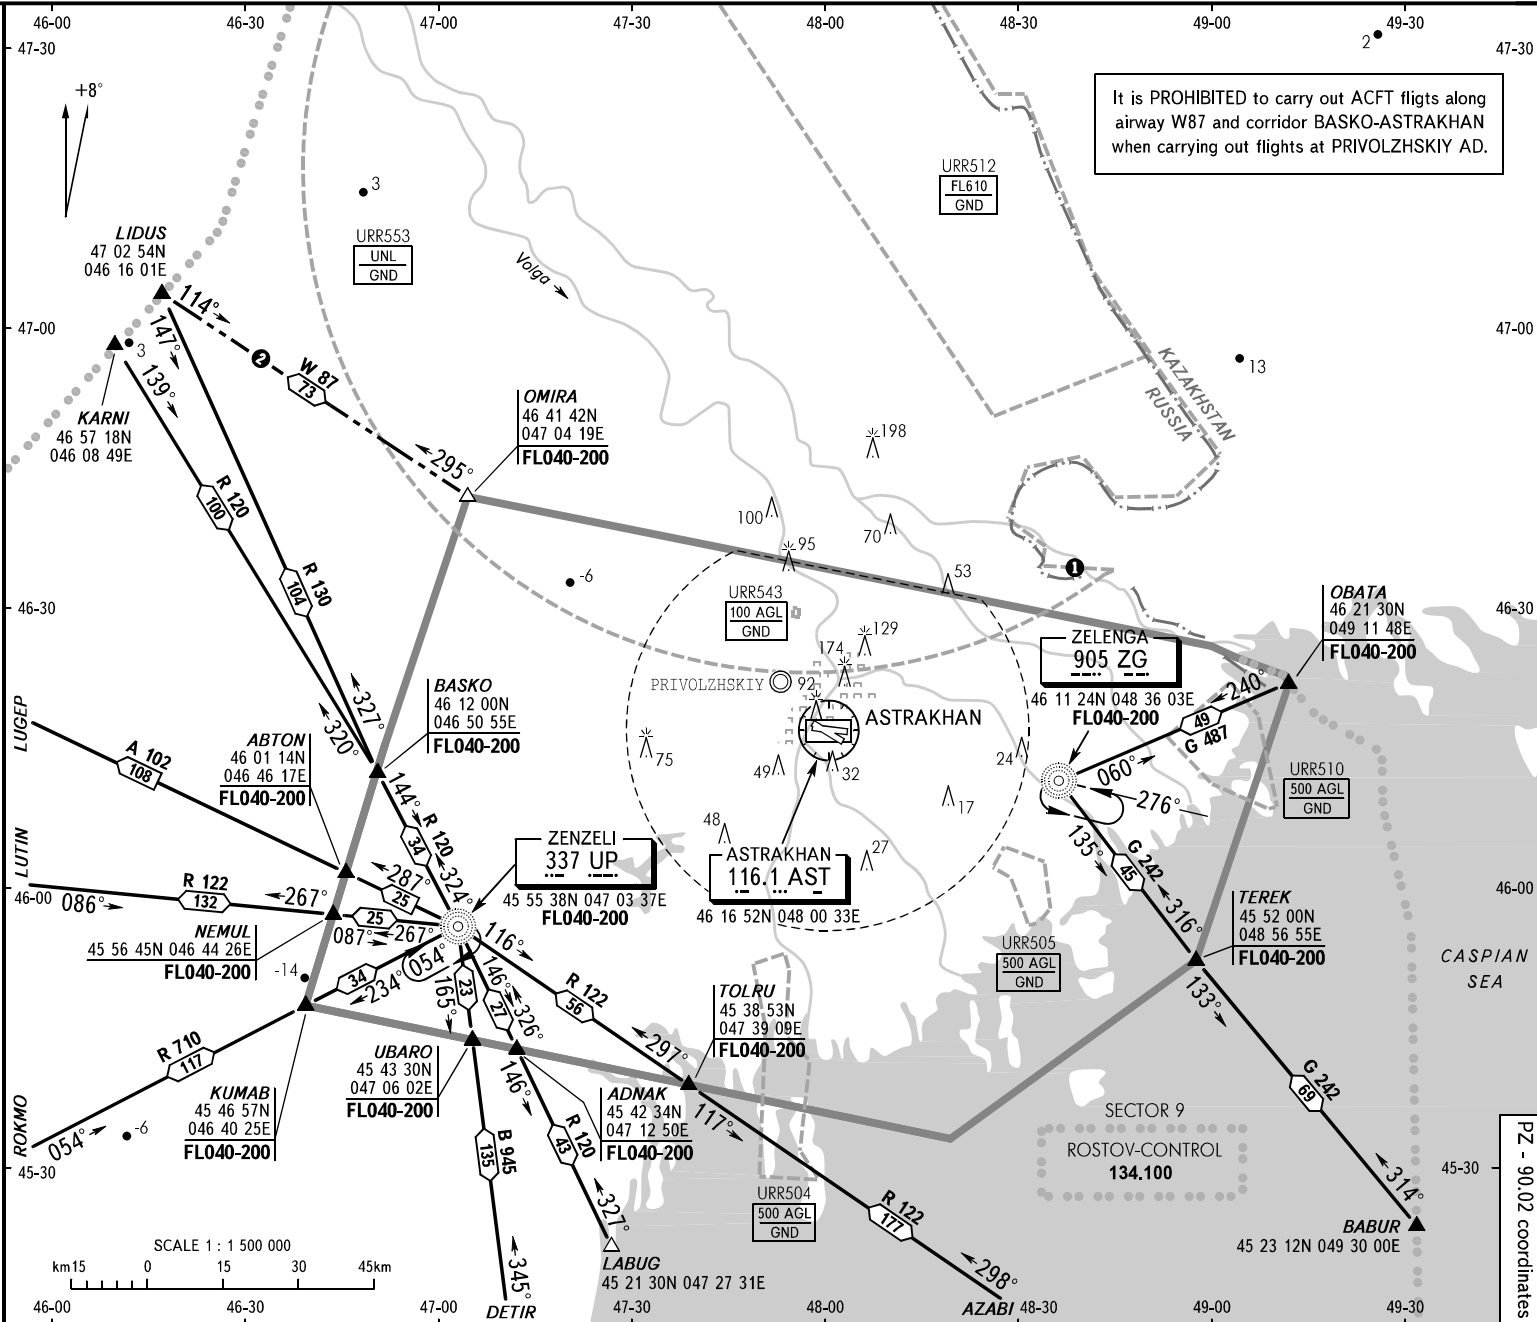

AREA CHART - ICAO

ARRIVAL, DEPARTURE
AND TRANSIT ROUTES

ASTRAKHAN, RUSSIA

ASTRAKHAN

PZ - 90.02 coordinates

It is PROHIBITED to carry out ACFT flights along
airway W87 and corridor BASKO-ASTRAKHAN
when carrying out flights at PRIVOLZHSKIY AD.

APPROACH
KRUG 126.000
120.600
131.500 RUS
125.625 ENG
ATIS

1 ROSTOV-NA-DONU FIR boundary coincides with
the state border between RUSSIA and KAZAKHSTAN.
2 Only for Russian users of airspace.

BEARINGS AND TRACKS ARE MAGNETIC
ALTITUDES, HEIGHTS AND ELEVATIONS ARE IN METRES
DISTANCES ARE IN KILOMETRES

Federal Air Transport Agency

AIRC AMDT 08/13