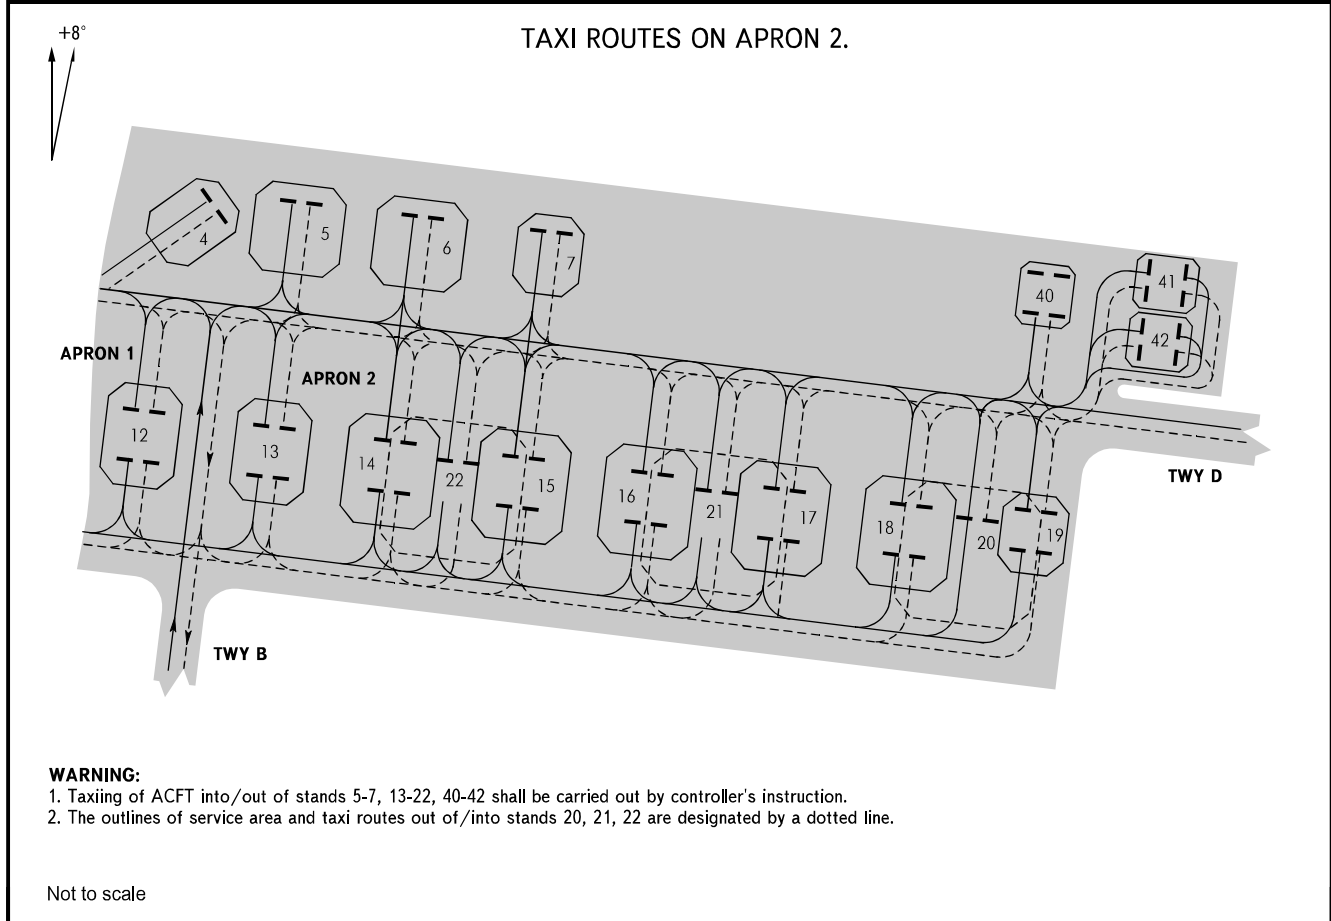

AERODROME GROUND
MOVEMENT CHART - ICAO

TOWER 118.600

ASTRAKHAN, RUSSIA

ASTRAKHAN

CHANGE: Stands 40-42, WARNING