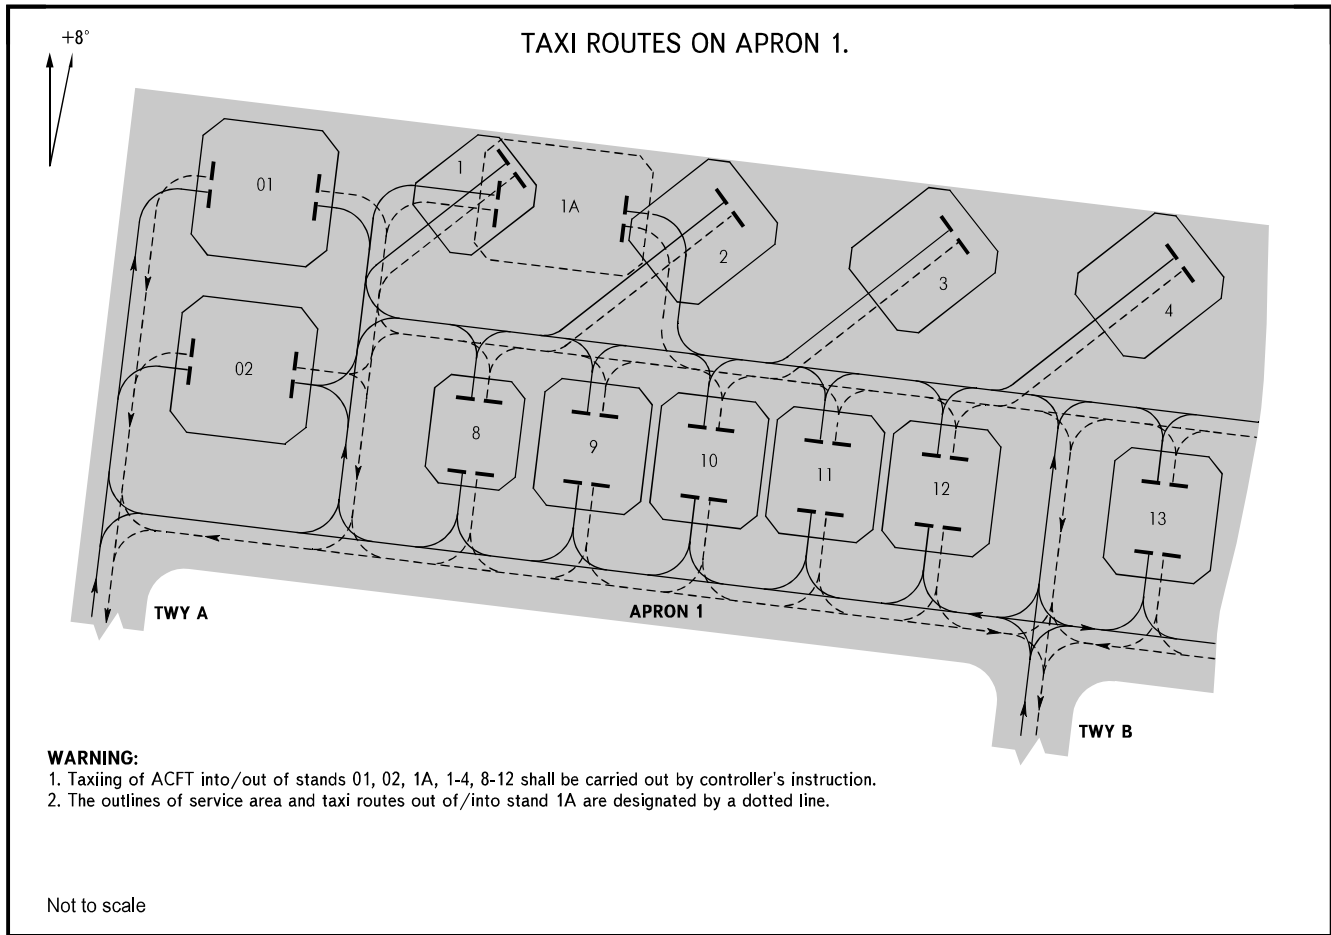

AERODROME GROUND
MOVEMENT CHART - ICAO

TOWER 118.600

ASTRAKHAN, RUSSIA

ASTRAKHAN

CHANGE: Stands 40-42, WARNING