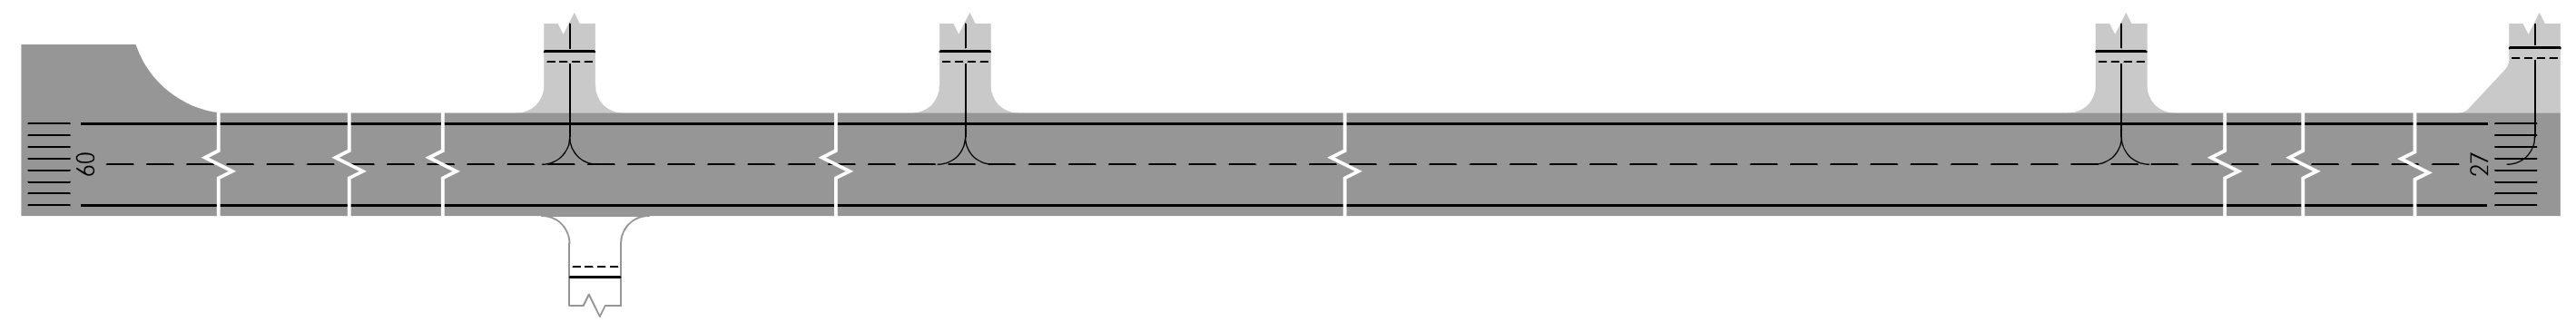

MARKING AIDS RWY 09 / 27 AND EXIT TWY

LIGHTING AIDS RWY 09 / 27 AND EXIT TWY

AERODROME LIGHTING

Runway: Edge-white, last 600m yellow HIRL
Threshold: Green

DIMENSIONS IN METRES