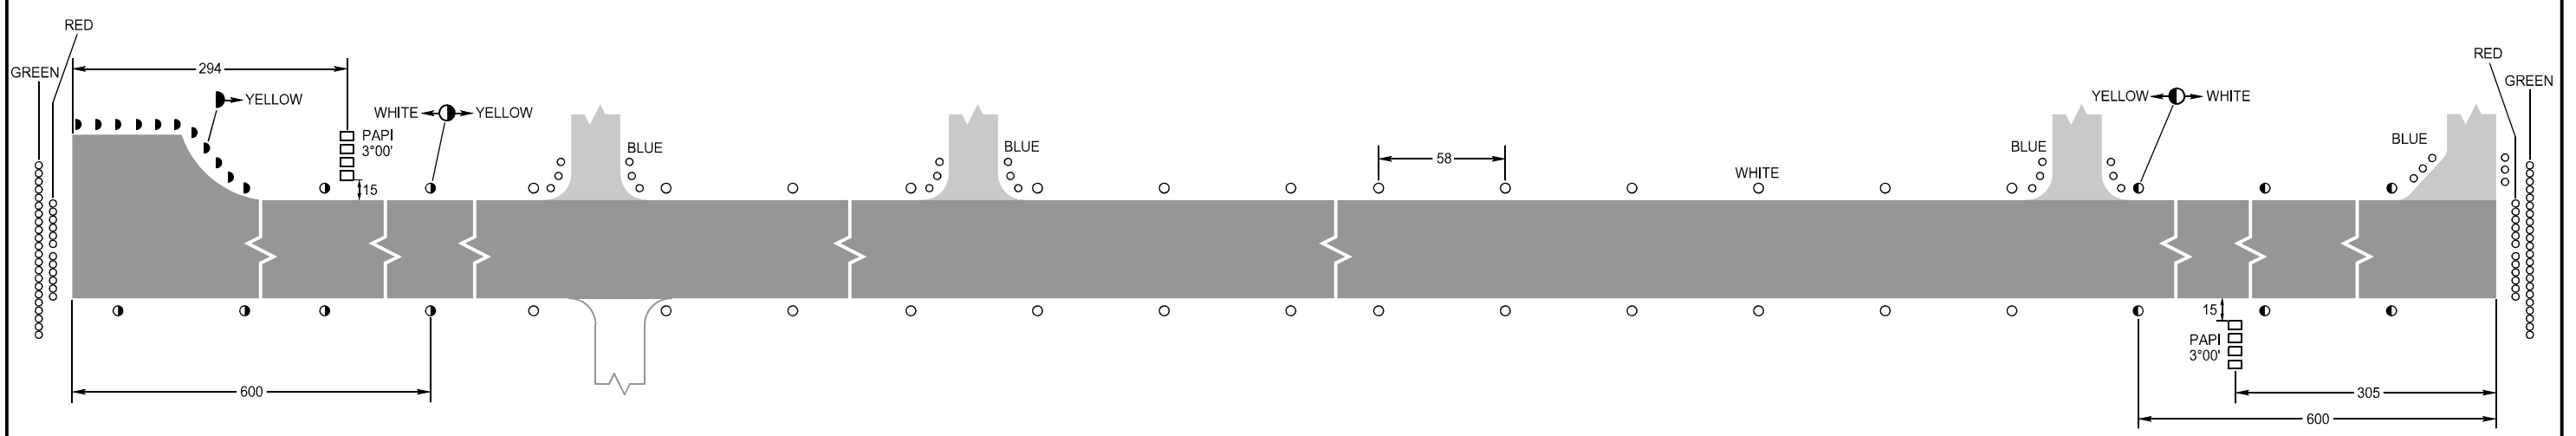

MARKING AIDS RWY 09 / 27 AND EXIT TWY

LIGHTING AIDS RWY 09 / 27 AND EXIT TWY

AERODROME LIGHTING

Runway: Edge-white, last 600m yellow HIRL
Threshold: Green

DIMENSIONS IN METRES