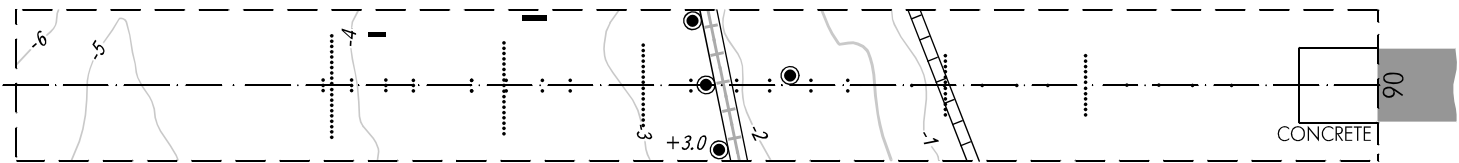

PRECISION APPROACH
TERRAIN CHART - ICAO

DISTANCES AND HEIGHTS IN METRES

SOCHI, RUSSIA
SOCHI
RWY 06

LEGEND

CONTOURS	
TERRAIN PROFILE	
ROAD	
APPROACH LIGHTS	
CONCRETE FENCE	
ANTENNA	
BRICK BOOTH	
RAILROAD	

HORIZONTAL SCALE 1 : 5 000
VERTICAL SCALE 1 : 500