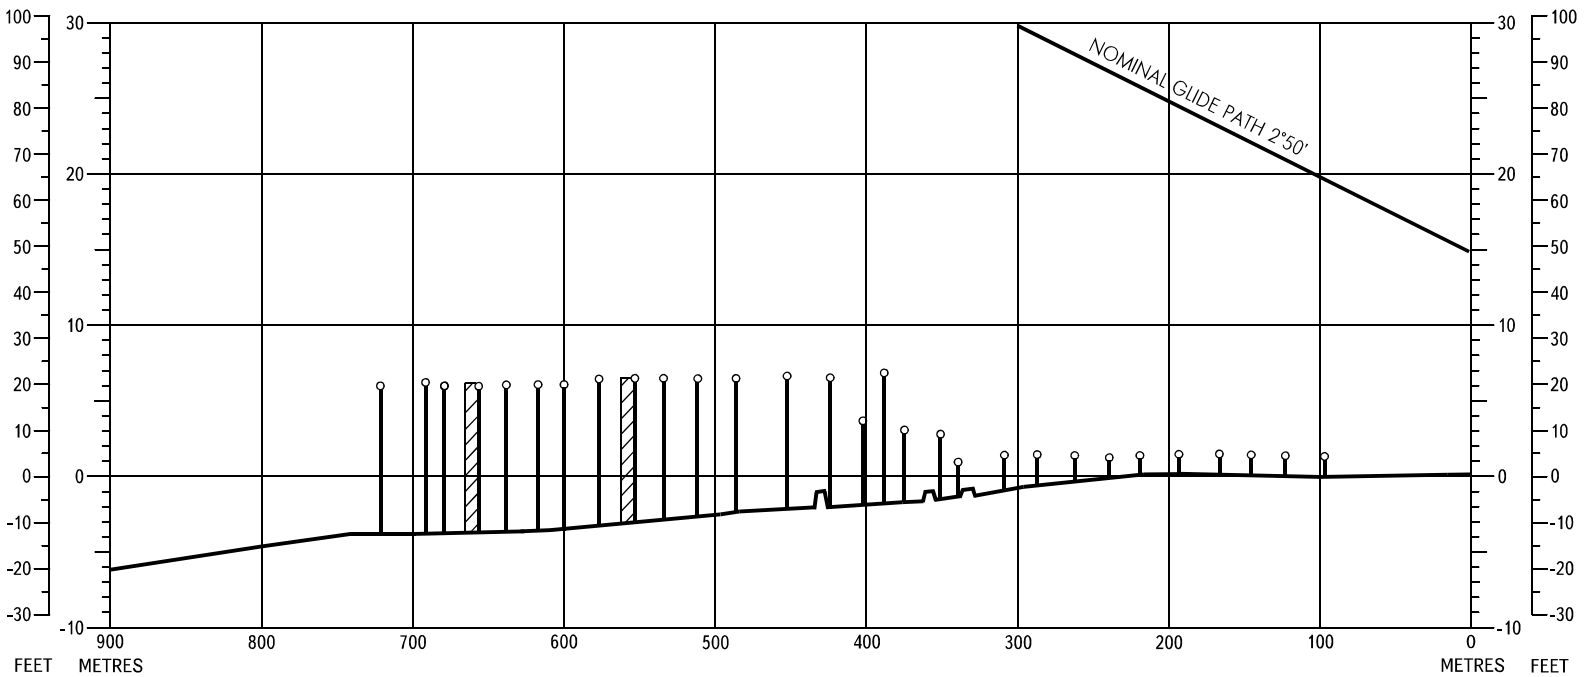

PRECISION APPROACH
TERRAIN CHART - ICAO

DISTANCES AND HEIGHTS IN METRES

SOCHI, RUSSIA
SOCHI
RWY 06

LEGEND

CONTOURS	
TERRAIN PROFILE	
ROAD	
APPROACH LIGHTS	
CONCRETE FENCE	
ANTENNA	
BRICK BOOTH	
RAILROAD	

HORIZONTAL SCALE 1 : 5 000
VERTICAL SCALE 1 : 500