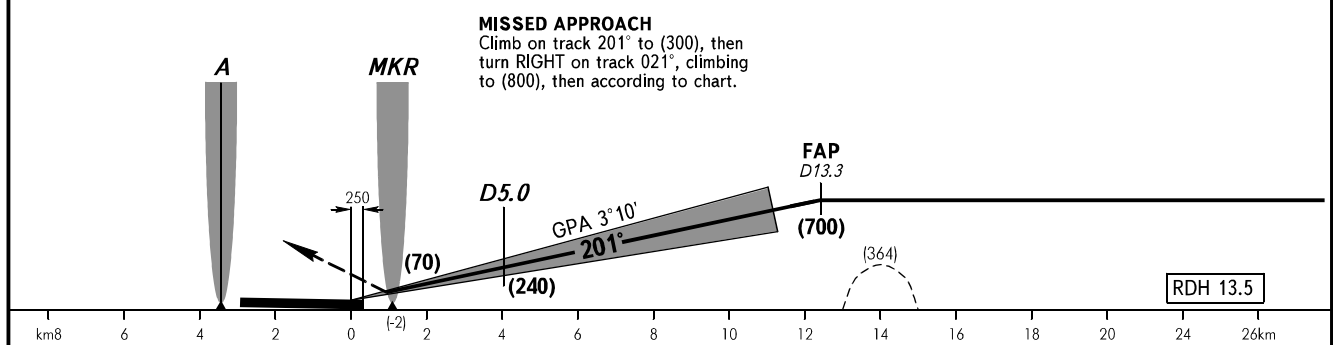

**INSTRUMENT
APPROACH
CHART - ICAO**

RADAR (Additionally serves as TAXIING) 134.3

ABAKAN, RUSSIA
ABAKAN
ILS RWY 20L

WARNING
GPWS activation is possible on final.

1 TRANSITION LEVEL:
- FL070 when atmospheric pressure is 724mm mercury column or above;
- FL080 when atmospheric pressure is less than 724mm mercury column.