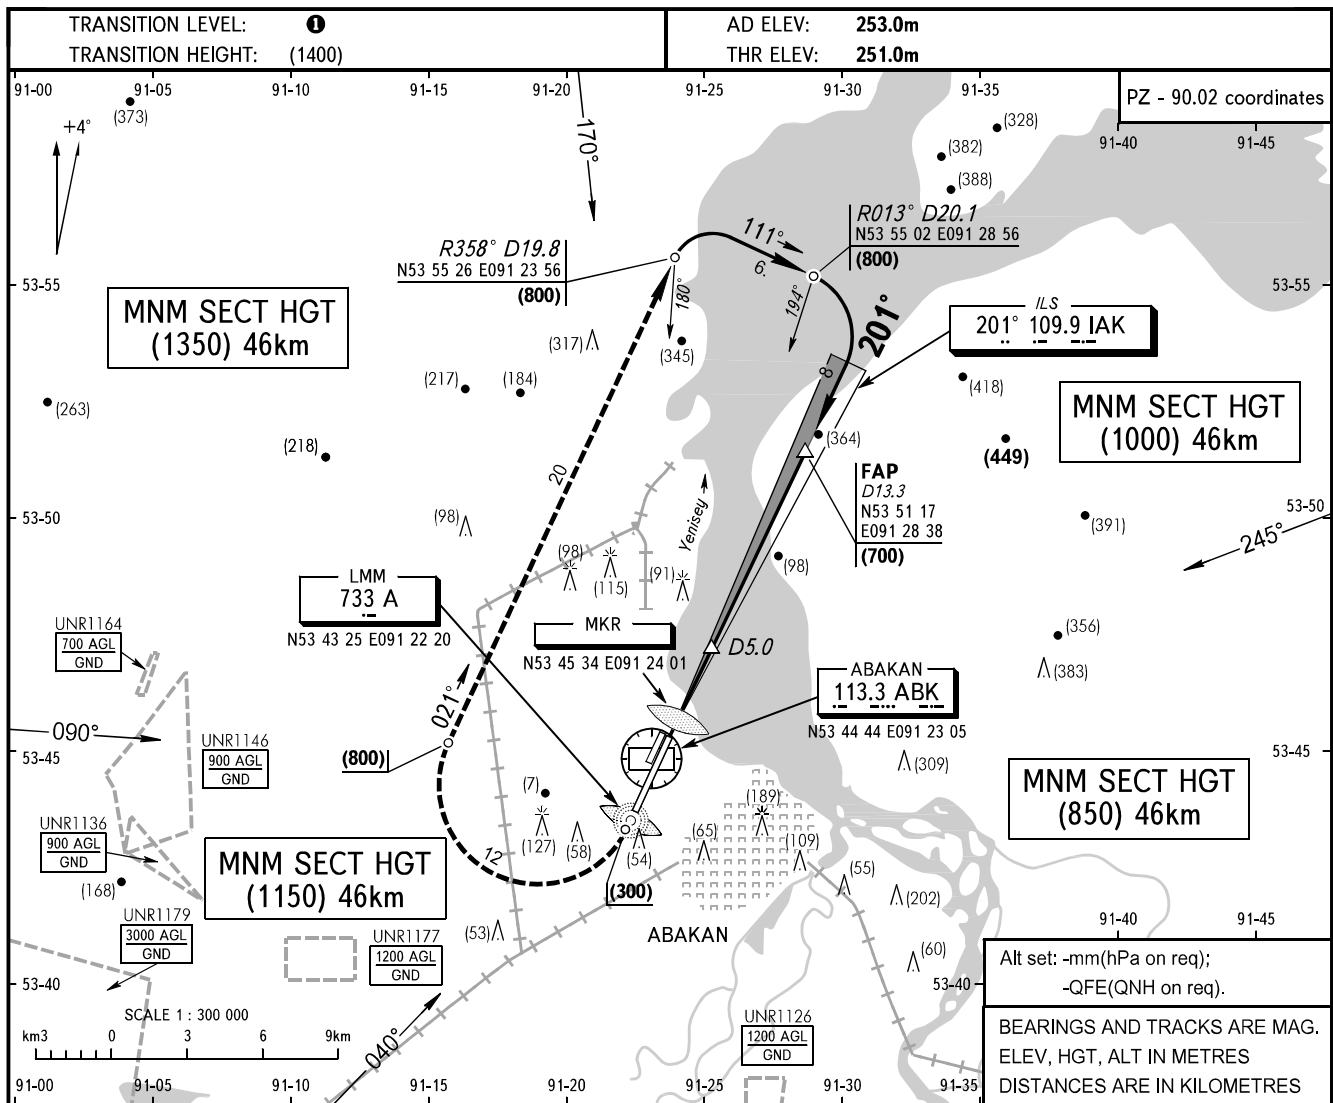

**INSTRUMENT
APPROACH
CHART - ICAO**

RADAR (Additionally serves as TAXIING) 134.3

ABAKAN, RUSSIA
ABAKAN
ILS RWY 20L

WARNING
GPWS activation is possible on final.

1 TRANSITION LEVEL:
- FL070 when atmospheric pressure is 724mm mercury column or above;
- FL080 when atmospheric pressure is less than 724mm mercury column.