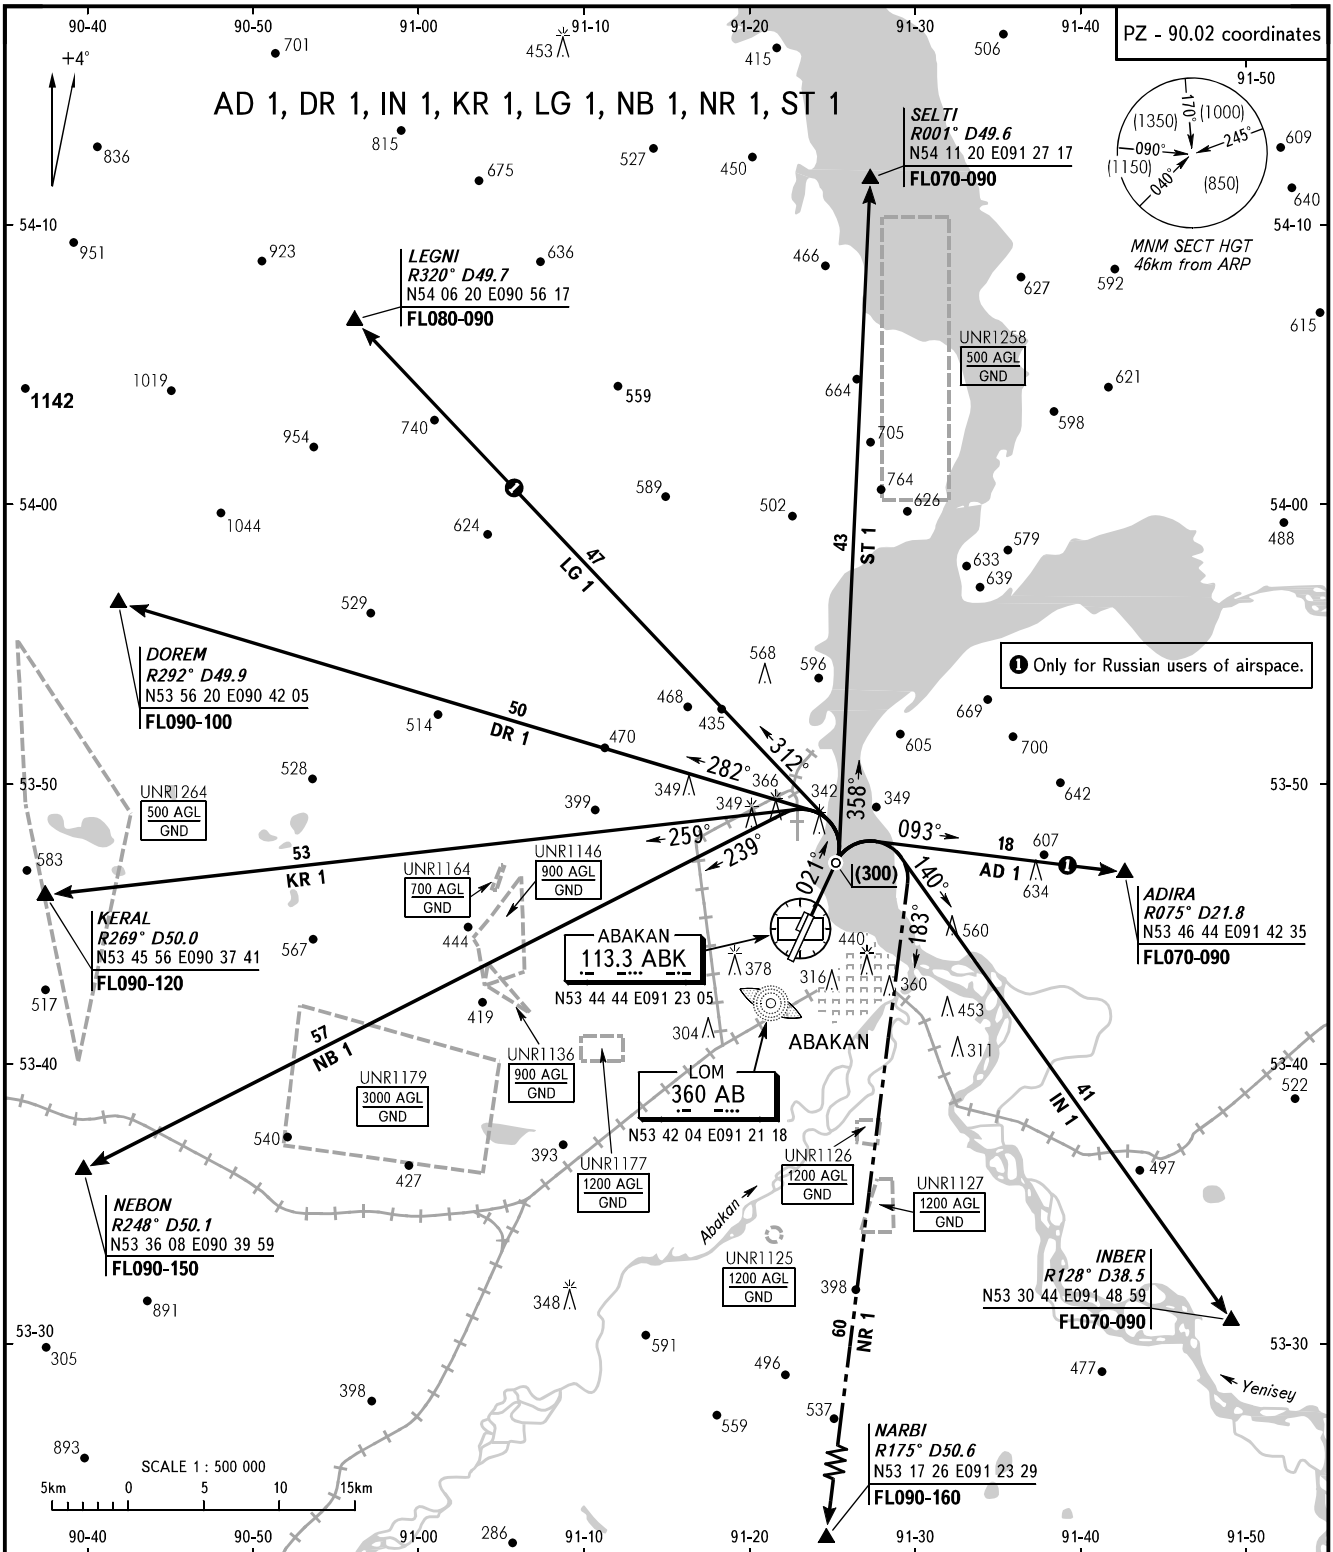

STANDARD DEPARTURE CHART
INSTRUMENT (SID) - ICAO

TRANSITION
HEIGHT : (1400)

ABAKAN, RUSSIA
ABAKAN
RWY 02R

PZ - 90.02 coordinates

① Only for Russian users of airspace.

CHANGE: New chart