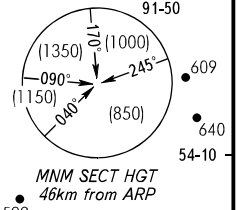

STANDARD DEPARTURE CHART
INSTRUMENT (SID) - ICAO

TRANSITION
HEIGHT : (1400)

ABAKAN, RUSSIA
ABAKAN
RWY 02R

PZ - 90.02 coordinates

① Only for Russian users of airspace.

CHANGE: New chart