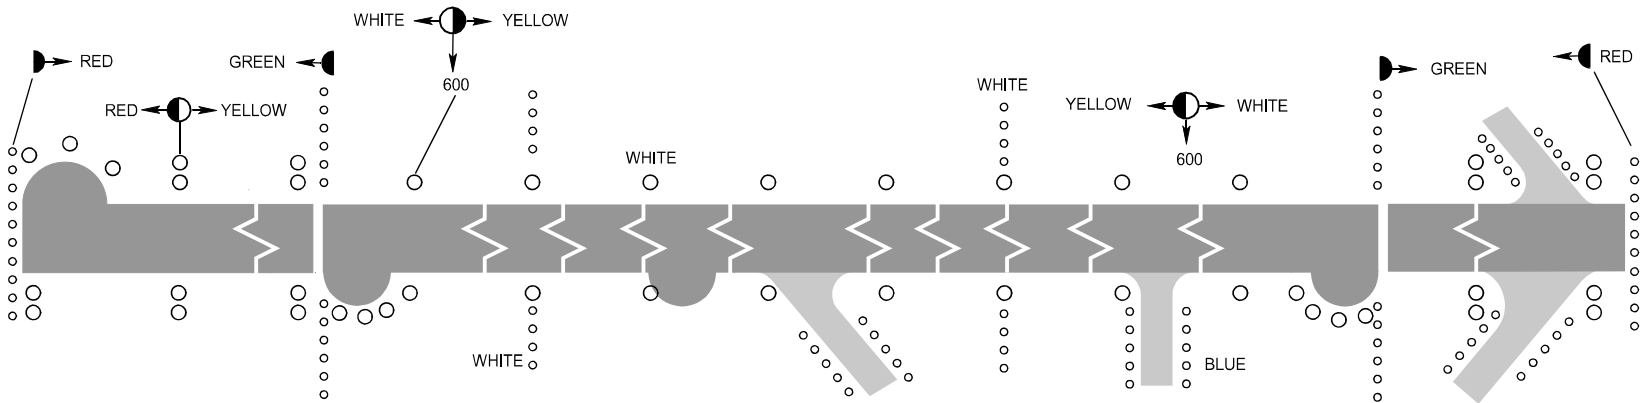

MARKING AIDS RWY 02R / 20L AND EXIT TWY

LIGHTING AIDS RWY 02R / 20L AND EXIT TWY

AERODROME LIGHTING

Runway: Edge-white, last 600 yellow

Threshold: Green

DIMENSIONS IN METRES