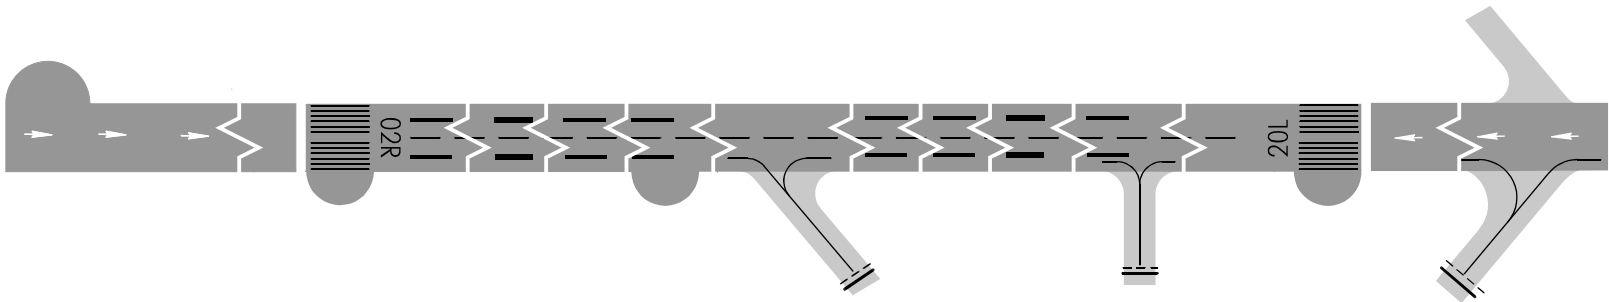

MARKING AIDS RWY 02R / 20L AND EXIT TWY

LIGHTING AIDS RWY 02R / 20L AND EXIT TWY

AERODROME LIGHTING

Runway: Edge-white, last 600 yellow

Threshold: Green

DIMENSIONS IN METRES