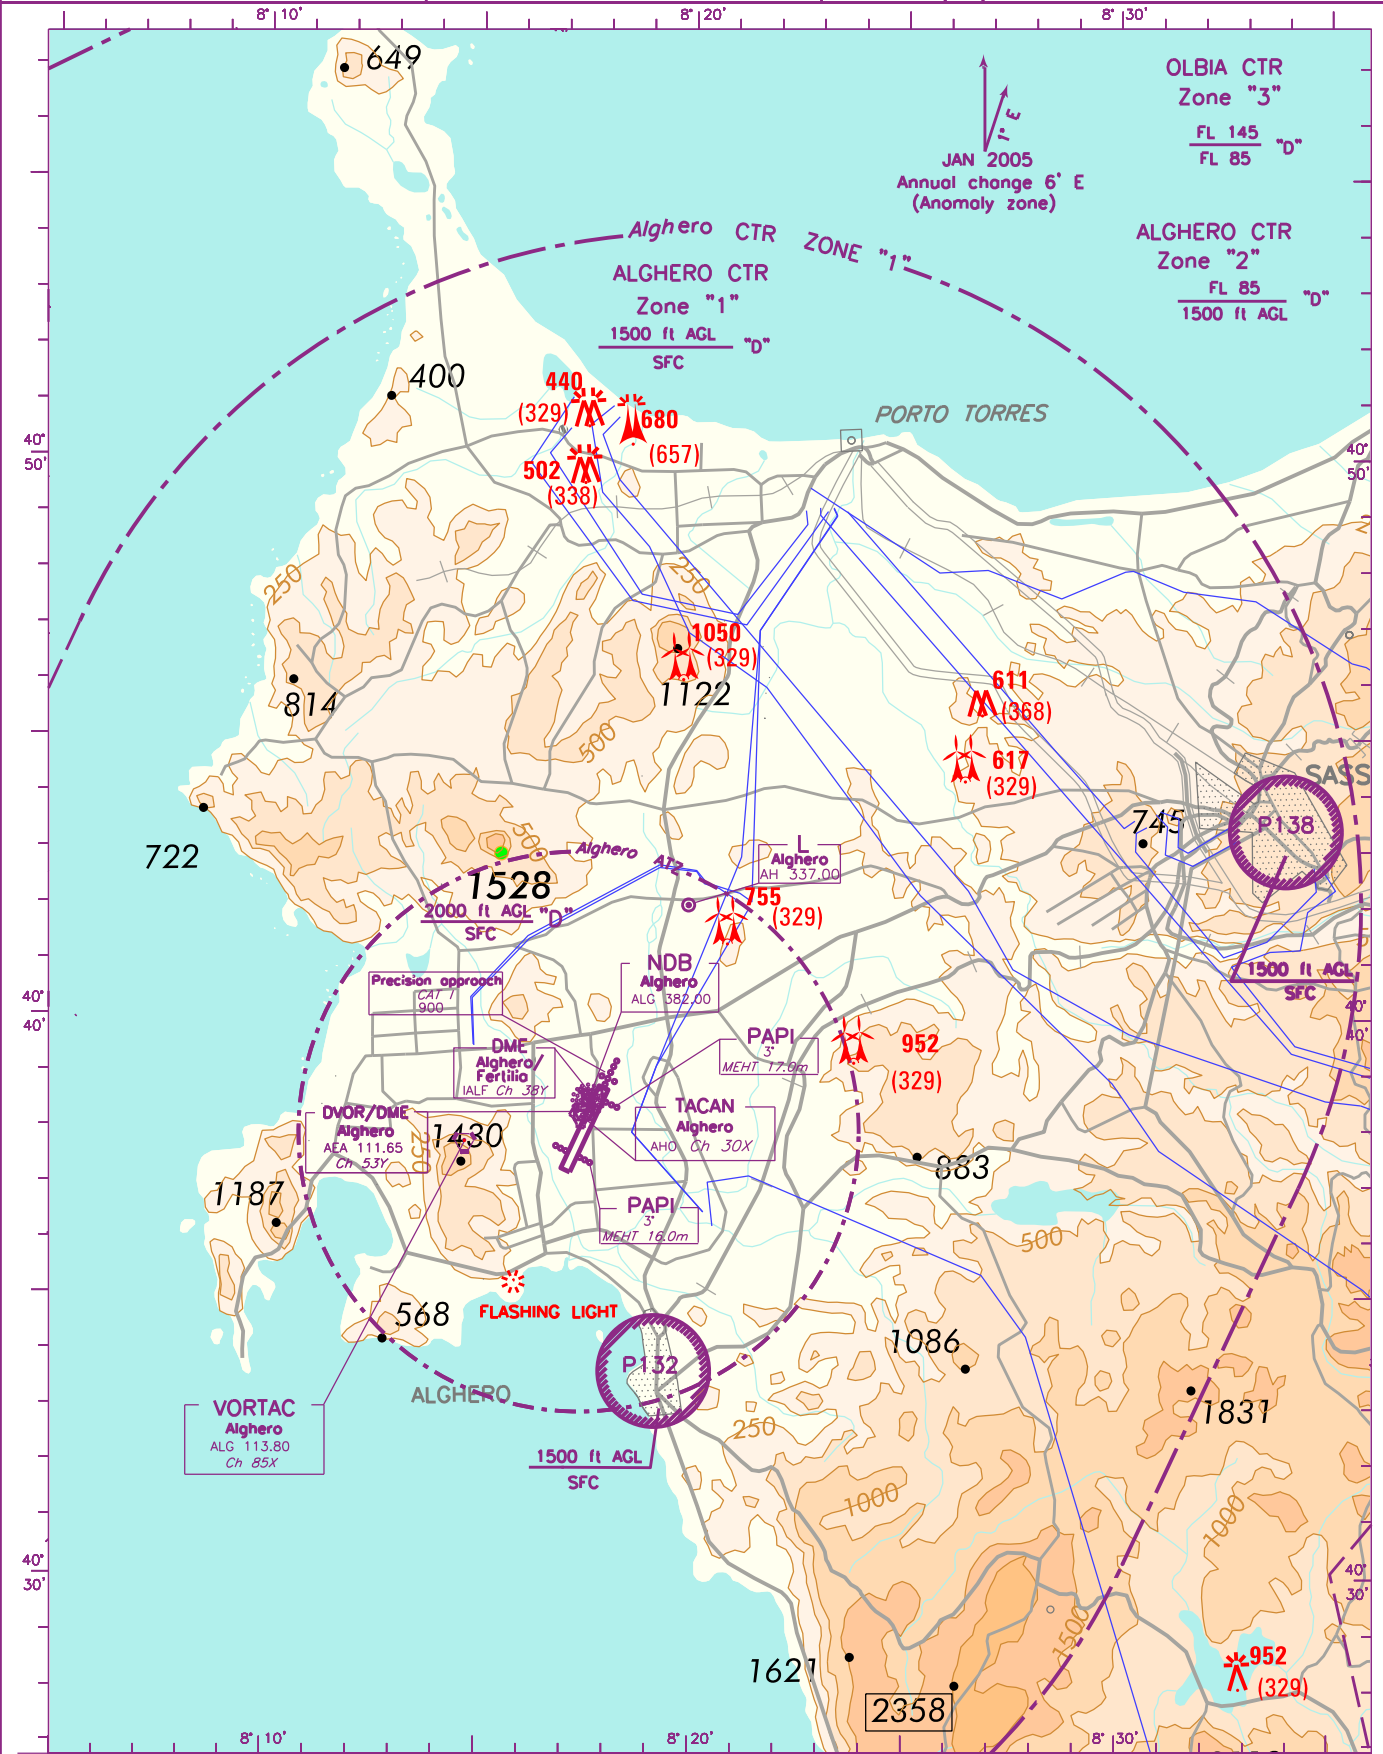

APP/Radar	Olbia Approach	125.950
APP	Alghero Approach	128.550
TWR	Alghero Tower	118.850
FIS	Roma Info	125.750

AD ELEV	87
LIEA	

ALGHERO/FERTILIA

CHANGE: OLBIA CTR CLASSIFICATION UPDATED

AIRSPACE CLASSIFICATION See AIP ENR 1.4
TRANSITION ALTITUDE 6000 FT
BEARINGS ARE MAGNETIC ELEV AND ALT IN FT

LEGEND
