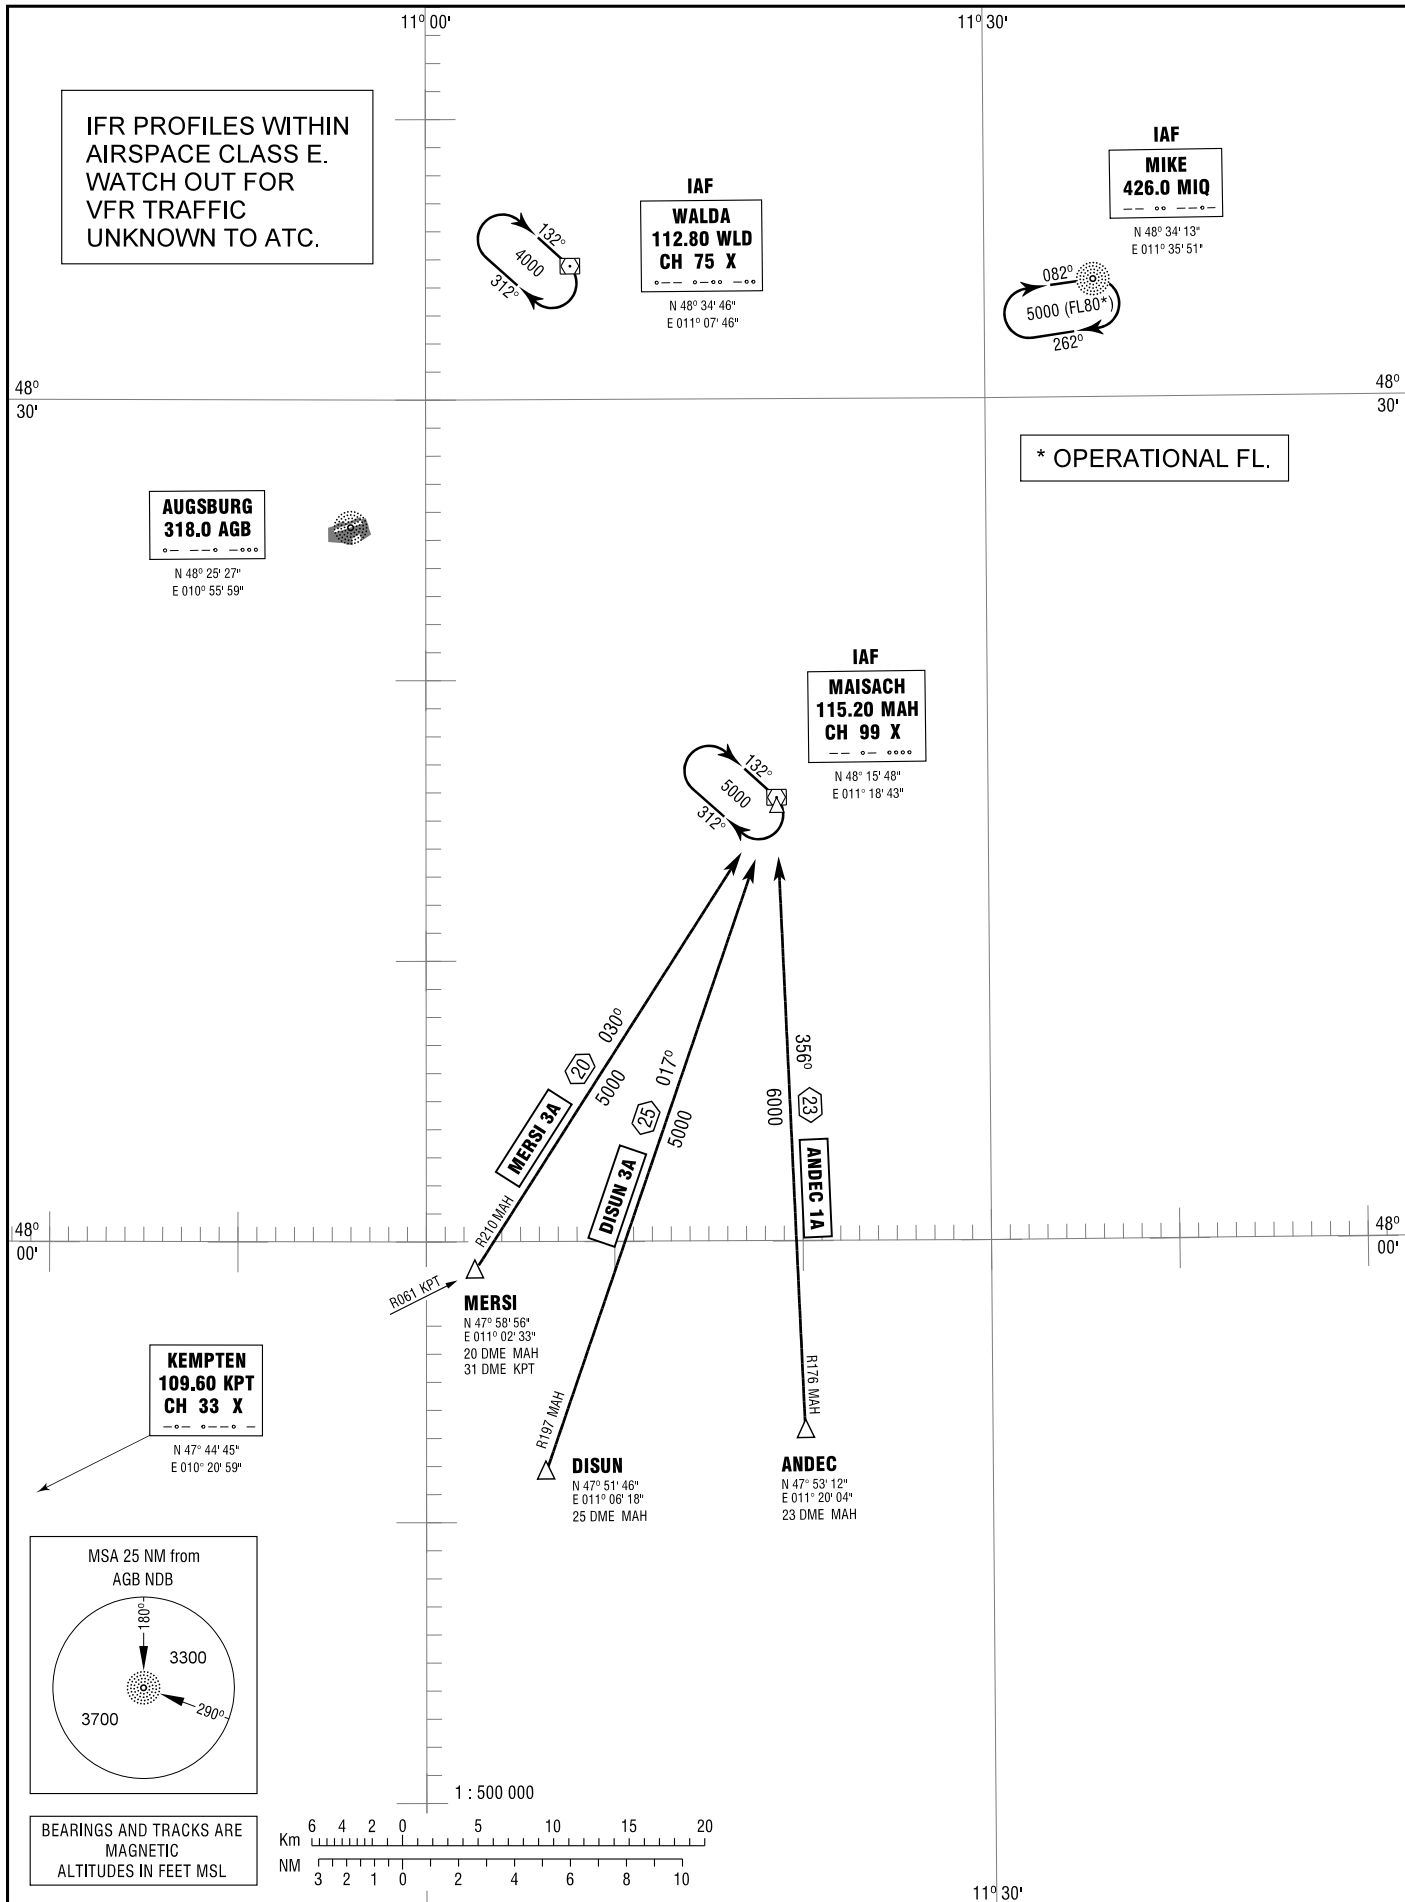

AUGSBURG
RWY 07/25

ATIS	124.575
MÜNCHEN RADAR	128.250
TOWER	124.975

TRANSITION
ALTITUDE 5000
VAR 2° E

STANDARD ARRIVAL
CHART - INSTRUMENT
(STAR)

Correction: Note added.