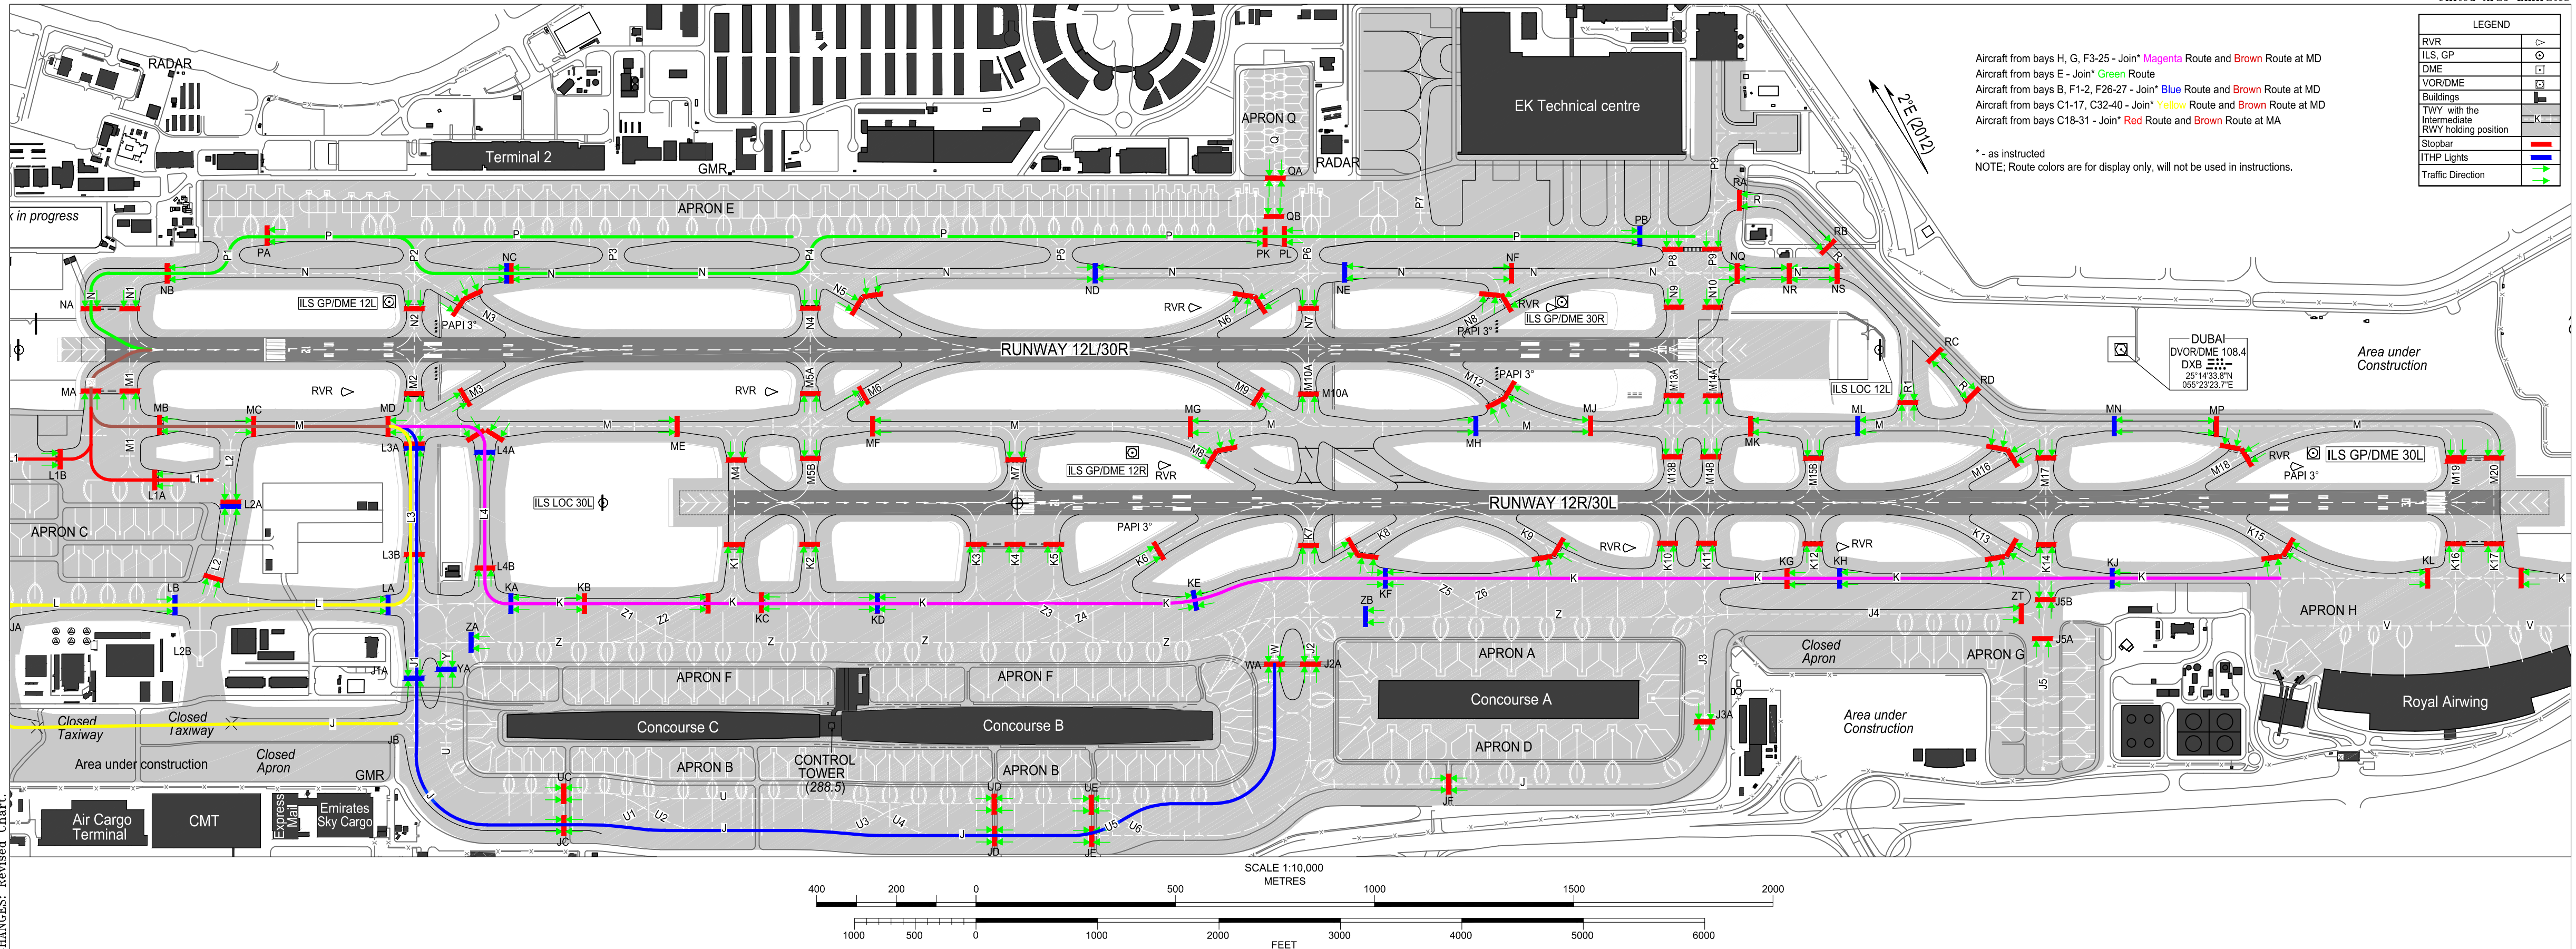

ARP 251510N
 0552152E

ELEV 62FT

Aircraft from bays H, G, F3-25 - Join* **Magenta** Route and **Brown** Route at MD
 Aircraft from bays E - Join* **Green** Route
 Aircraft from bays B, F1-2, F26-27 - Join* **Blue** Route and **Brown** Route at MD
 Aircraft from bays C1-17, C32-40 - Join* **Yellow** Route and **Brown** Route at MD
 Aircraft from bays C18-31 - Join* **Red** Route and **Brown** Route at MA

* - as instructed
 NOTE: Route colors are for display only, will not be used in instructions.

LEGEND	
RVR	▽
ILS GP	⊙
DME	⊠
VOR/DME	⊞
Buildings	■
TWY with the Intermediate RWY holding position	K
Stopbar	—
ITHP Lights	—
Traffic Direction	→

CHANGES: Revised Chart