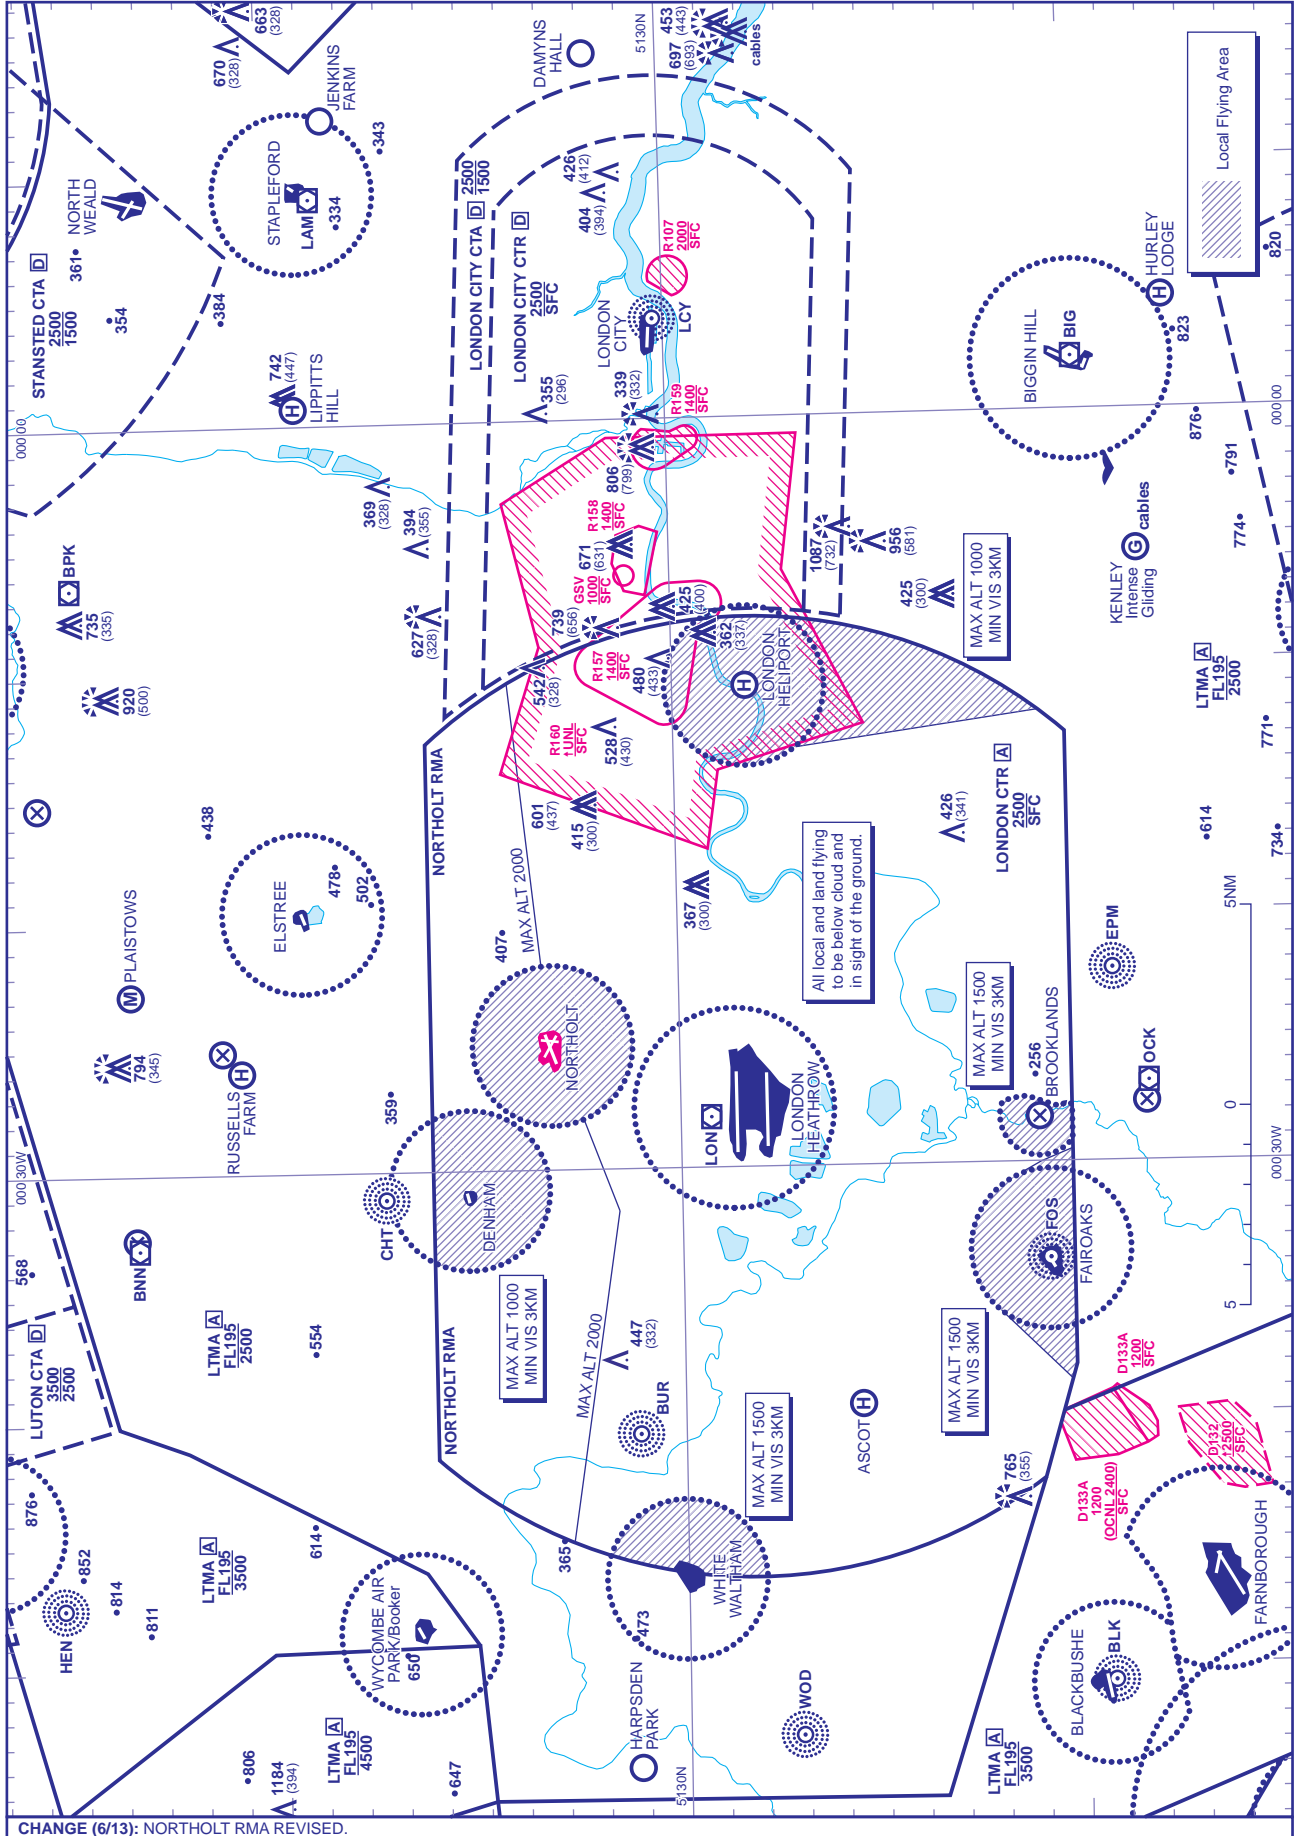

LONDON CTR LOCAL FLYING AND ENTRY/EXIT PROCEDURES

LONDON HEATHROW

CHANGE (6/13): NORTHOLT RMA REVISED.

AERO INFO DATE 7 MAR 13